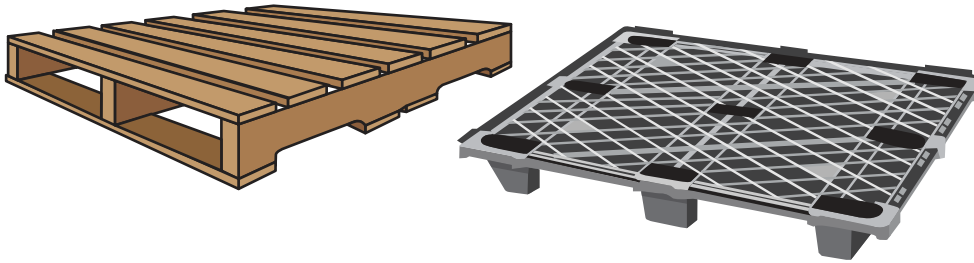

# Bundling and Shipping Specifications

To reduce costs, bundle products and maximize your shipping dollar.

## Benefits

- Ship all ordered products on one skid – no need for a freight forwarder
- Mix and match large and small items, including stainless steel housings and filter cartridges
- Avoid time delay that comes from separate purchases
- Lower shipping costs by shipping all items together
- Skid will be stretch-wrapped and protected to arrive safely to receiving agent
- Avoid expensive bank and transfer fees for multiple purchases
- All documentation needed for shipping and delivery will be supplied

## Treated Wood or Plastic Pallets

20' Payload  
Length = 5.99M (236")  
Width = 2.34M (92")  
Height = 2.38M (94")

40' Payload  
Length = 12.05M (474")  
Width = 2.34M (92")  
Height = 2.69M (106")

Pallets shipping by air cannot be taller than 62 inches.