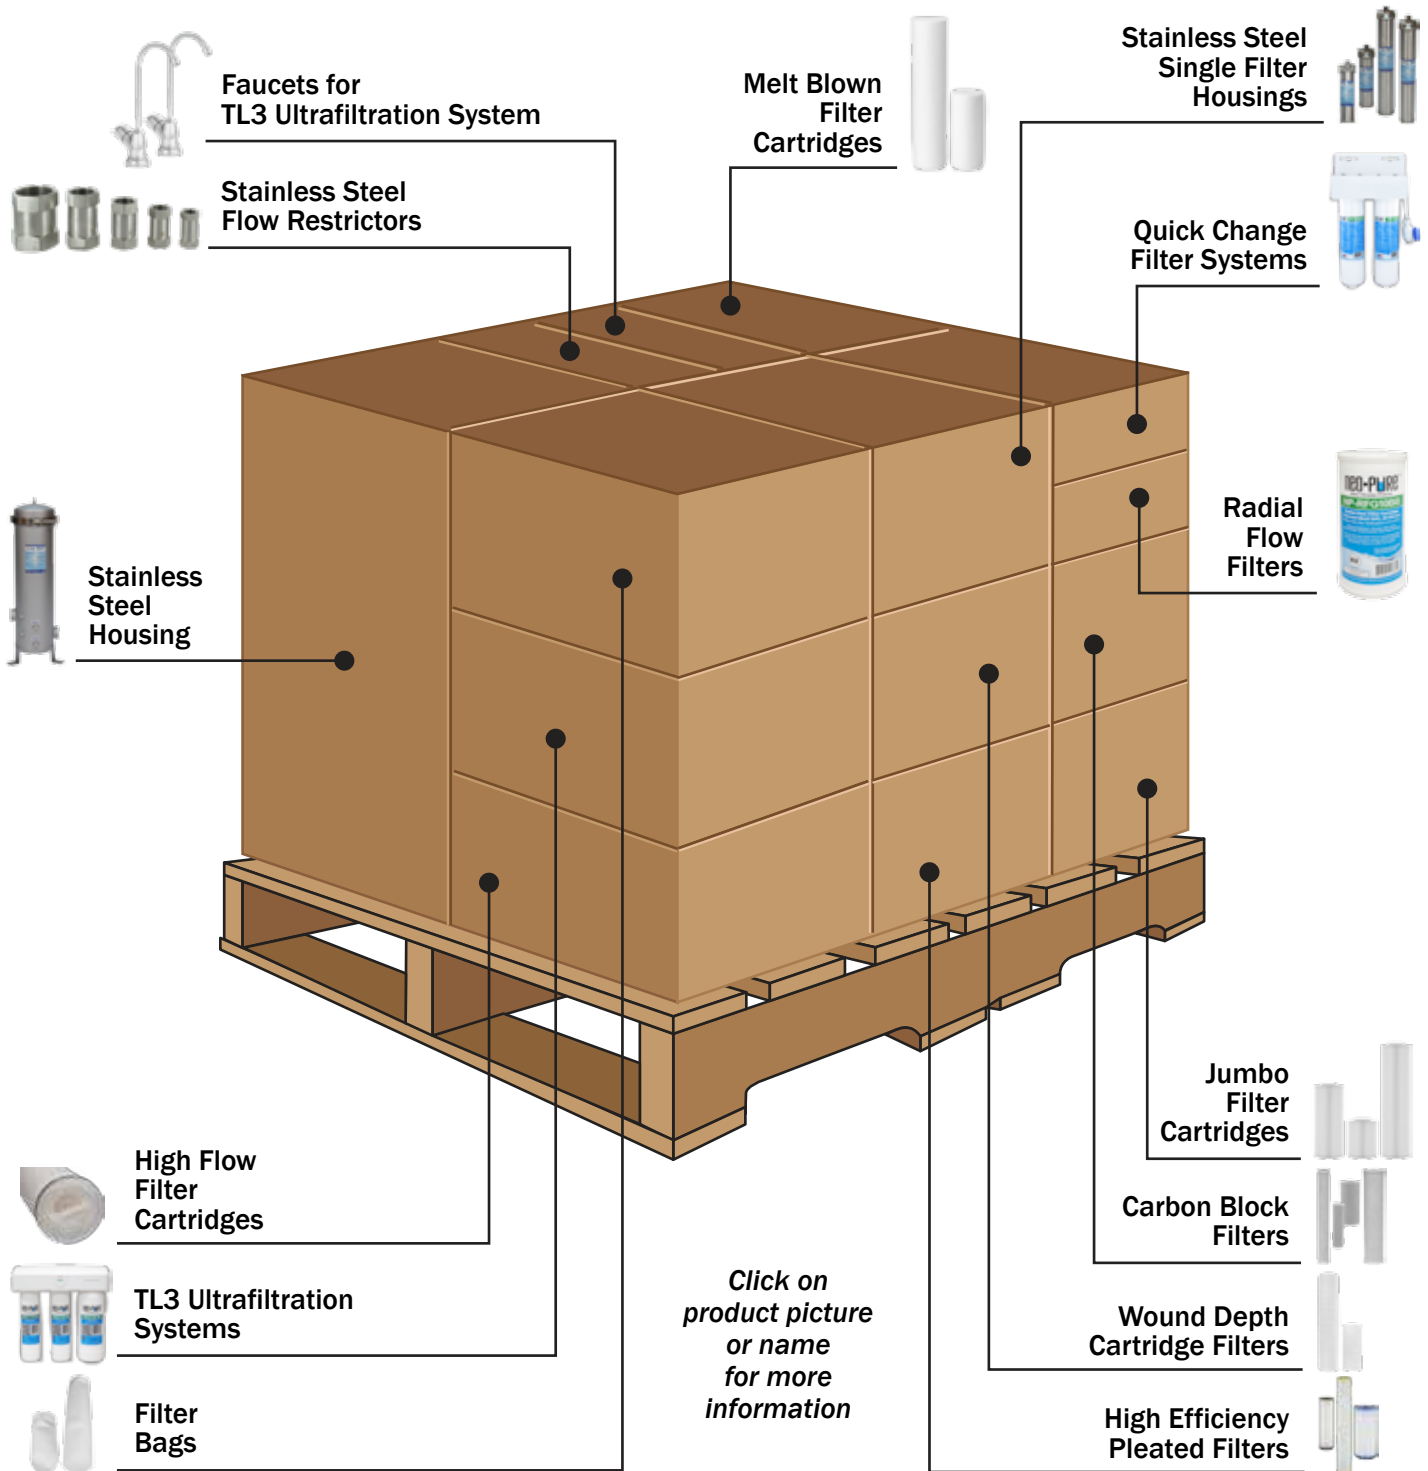

# Bundling and Shipping Specifications

To reduce costs, bundle products and maximize your shipping dollar.

## Benefits

- Ship all ordered products on one skid – no need for a freight forwarder
- Mix and match large and small items, including stainless steel housings and filter cartridges
- Avoid time delay that comes from separate purchases
- Lower shipping costs by shipping all items together
- Skid will be stretch-wrapped and protected to arrive safely to receiving agent
- Avoid expensive bank and transfer fees for multiple purchases
- All documentation needed for shipping and delivery will be supplied

## Treated Wood or Plastic Pallets

20' Payload  
Length = 5.99M (236")  
Width = 2.34M (92")  
Height = 2.38M (94")

40' Payload  
Length = 12.05M (474")  
Width = 2.34M (92")  
Height = 2.69M (106")

Pallets shipping by air cannot be taller than 62 inches.