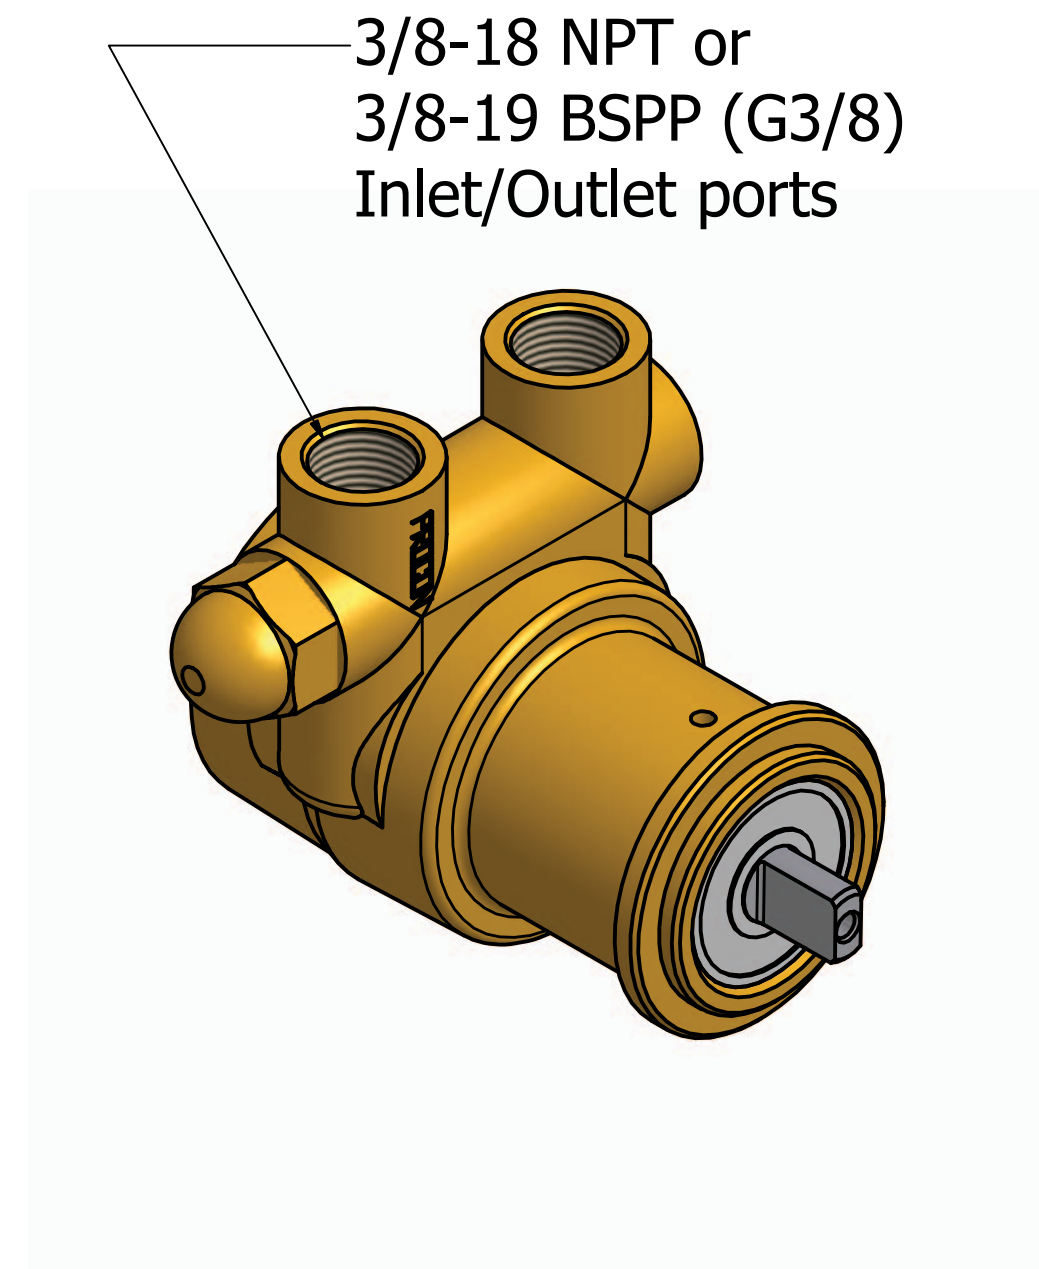

Series 2 - Rotary Vane Pumps Clamp-On Style

"A" Mounting

"B" Mounting with 1143 Bronze coupling

869 Seven Oaks Blvd
Suite 120
Smyrna, TN 37167
615-355-8000
mail@proconpump.com

Available From:
freshwatersystems.com
serving you since 1989

[CLICK HERE](#)

PROCON[®]
Products

Series 2 - Rotary Vane Pump Bolt-On Style

3/8-18 NPT OR
3/8-19 BSPP (G3/8)
INLET/OUTLET PORTS

Ø2.75/69.9 B.C.

869 Seven Oaks Blvd.
Suite 120
Smyrna, TN 37167
615-355-8000
mail@proconpump.com