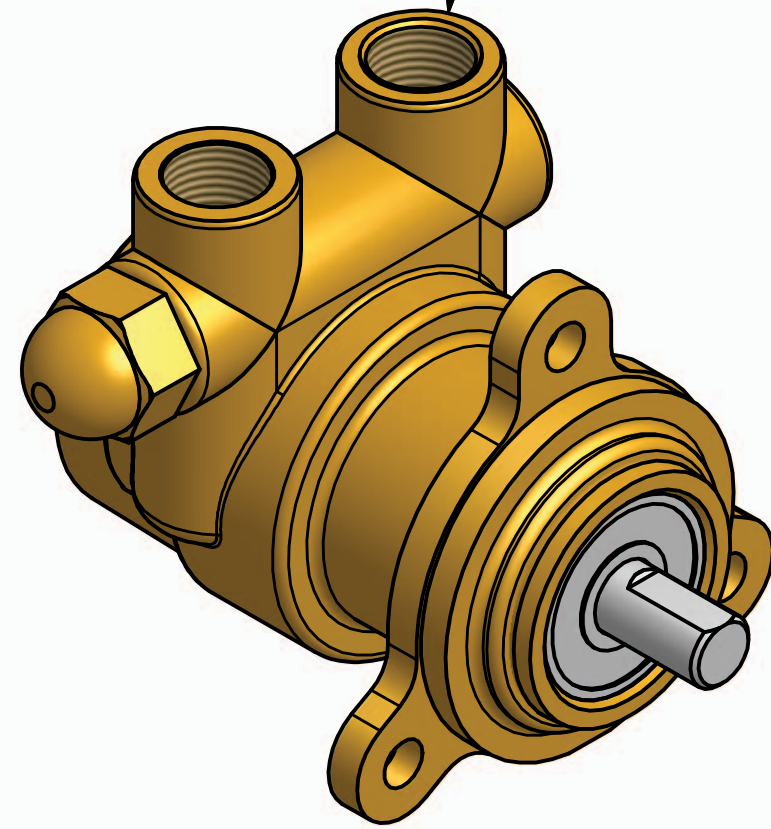

Series 2 - Rotary Vane Pumps Clamp-On Style

"A" Mounting

"B" Mounting with 1143 Bronze coupling

869 Seven Oaks Blvd
Suite 120
Smyrna, TN 37167
615-355-8000
mail@proconpump.com

Available From:
freshwatersystems.com
serving you since 1989

[CLICK HERE](#)

PROCON[®]
Products

Series 2 - Rotary Vane Pump Bolt-On Style

3/8-18 NPT OR
3/8-19 BSPP (G3/8)
INLET/OUTLET PORTS

Ø2.75/69.9 B.C.

869 Seven Oaks Blvd.
Suite 120
Smyrna, TN 37167
615-355-8000
mail@proconpump.com