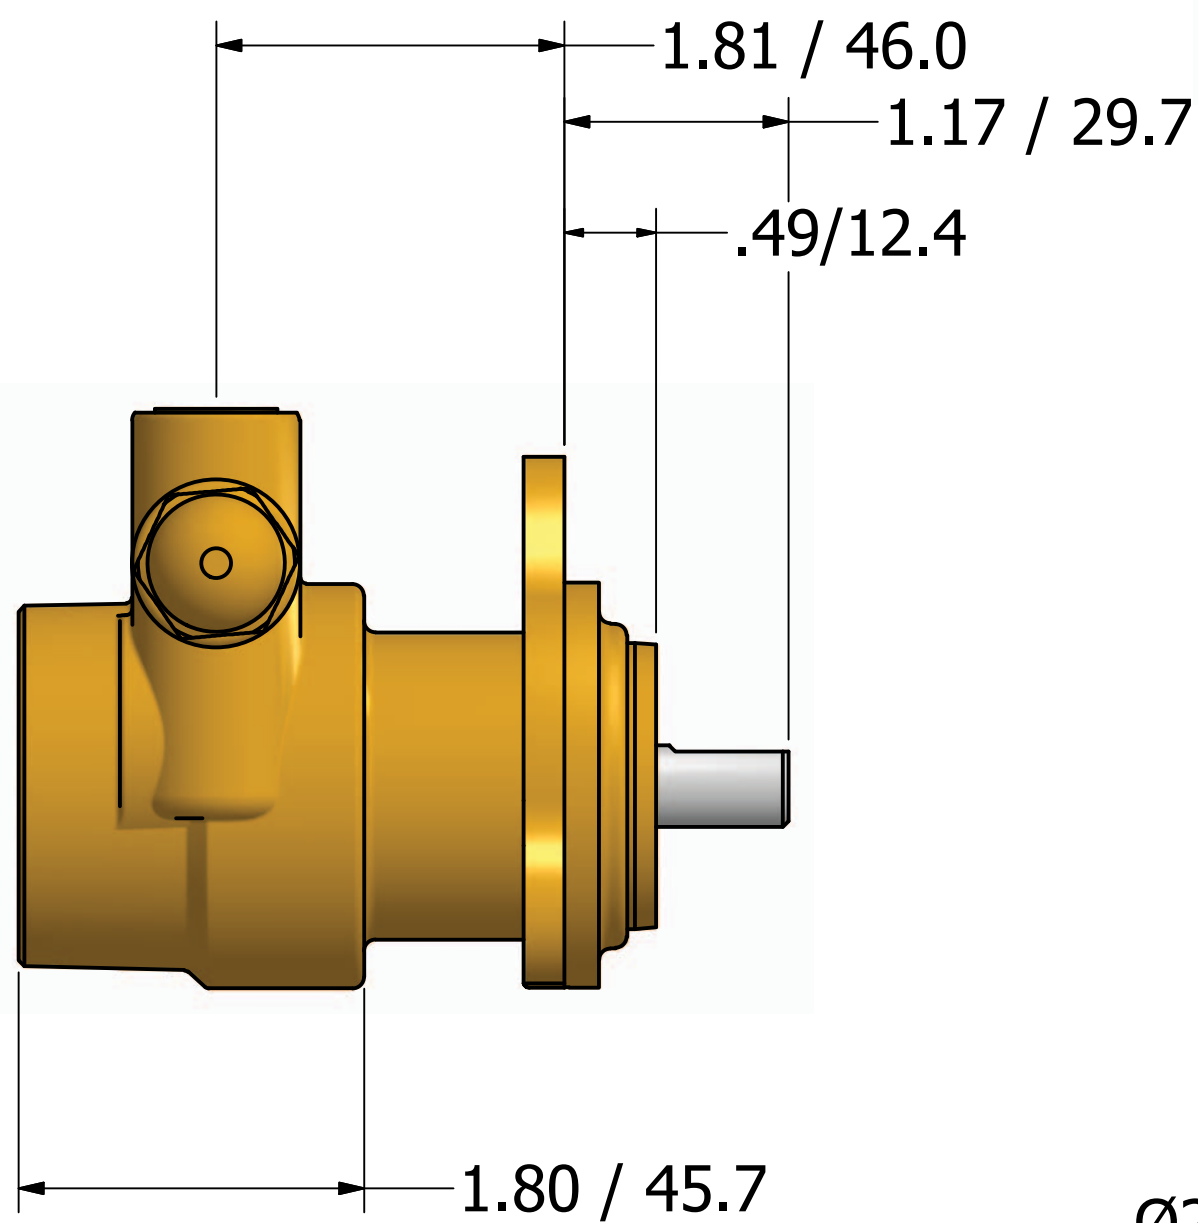

Series 2 - Rotary Vane Pumps Clamp-On Style

"A" Mounting

"B" Mounting with 1143 Bronze coupling

869 Seven Oaks Blvd
Suite 120
Smyrna, TN 37167
615-355-8000
mail@proconpump.com

Available From:
freshwatersystems.com
serving you since 1989

[CLICK HERE](#)

PROCON[®]
Products

Series 2 - Rotary Vane Pump Bolt-On Style

3/8-18 NPT OR
3/8-19 BSPP (G3/8)
INLET/OUTLET PORTS

Ø2.75/69.9 B.C.

869 Seven Oaks Blvd.
Suite 120
Smyrna, TN 37167
615-355-8000
mail@proconpump.com