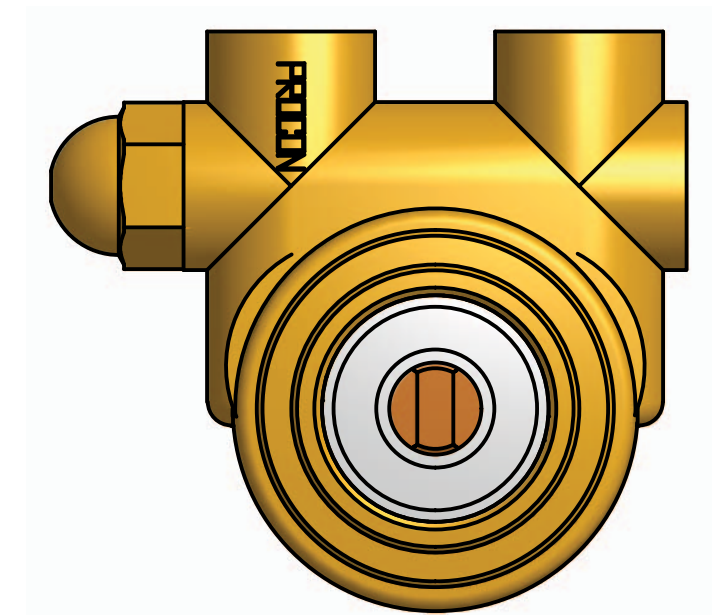

Series 2 - Rotary Vane Pumps Clamp-On Style

"A" Mounting

"B" Mounting with 1143 Bronze coupling

869 Seven Oaks Blvd
Suite 120
Smyrna, TN 37167
615-355-8000
mail@proconpump.com

Available From:
freshwatersystems.com
serving you since 1989

[CLICK HERE](#)

PROCON[®]
Products

Series 2 - Rotary Vane Pump Bolt-On Style

3/8-18 NPT OR
3/8-19 BSPP (G3/8)
INLET/OUTLET PORTS

Ø2.75/69.9 B.C.

869 Seven Oaks Blvd.
Suite 120
Smyrna, TN 37167
615-355-8000
mail@proconpump.com