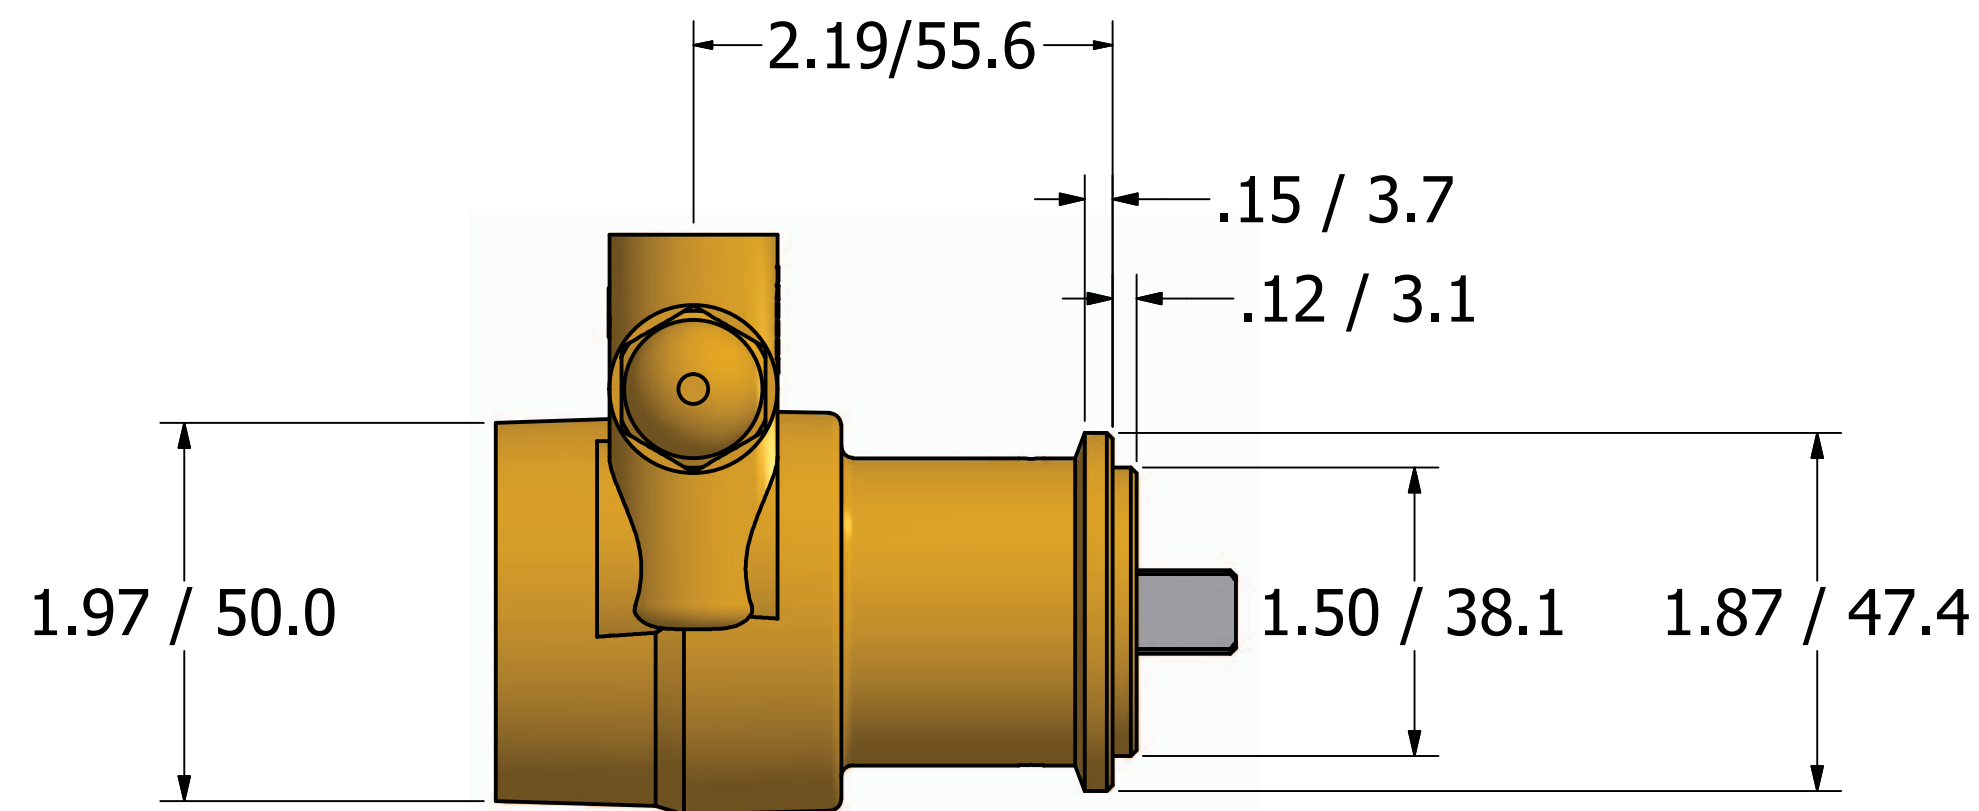

Series 2 - Rotary Vane Pumps Clamp-On Style

"A" Mounting

"B" Mounting with 1143 Bronze coupling

869 Seven Oaks Blvd
Suite 120
Smyrna, TN 37167
615-355-8000
mail@proconpump.com

Available From:
freshwatersystems.com
serving you since 1989

[CLICK HERE](#)

PROCON[®]
Products

Series 2 - Rotary Vane Pump Bolt-On Style

3/8-18 NPT OR
3/8-19 BSPP (G3/8)
INLET/OUTLET PORTS

Ø2.75/69.9 B.C.

869 Seven Oaks Blvd.
Suite 120
Smyrna, TN 37167
615-355-8000
mail@proconpump.com