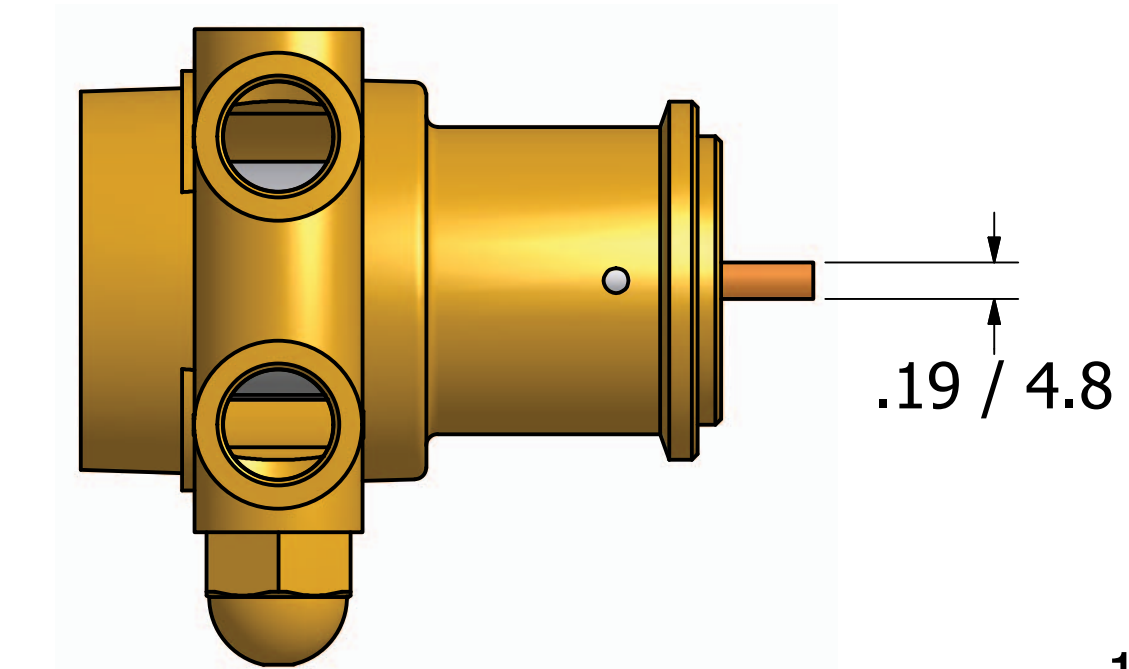

Series 2 - Rotary Vane Pumps Clamp-On Style

"A" Mounting

"B" Mounting with 1143 Bronze coupling

869 Seven Oaks Blvd
Suite 120
Smyrna, TN 37167
615-355-8000
mail@proconpump.com

Available From:
freshwatersystems.com
serving you since 1989

[CLICK HERE](#)

PROCON[®]
Products

Series 2 - Rotary Vane Pump Bolt-On Style

3/8-18 NPT OR
3/8-19 BSPP (G3/8)
INLET/OUTLET PORTS

Ø2.75/69.9 B.C.

869 Seven Oaks Blvd.
Suite 120
Smyrna, TN 37167
615-355-8000
mail@proconpump.com