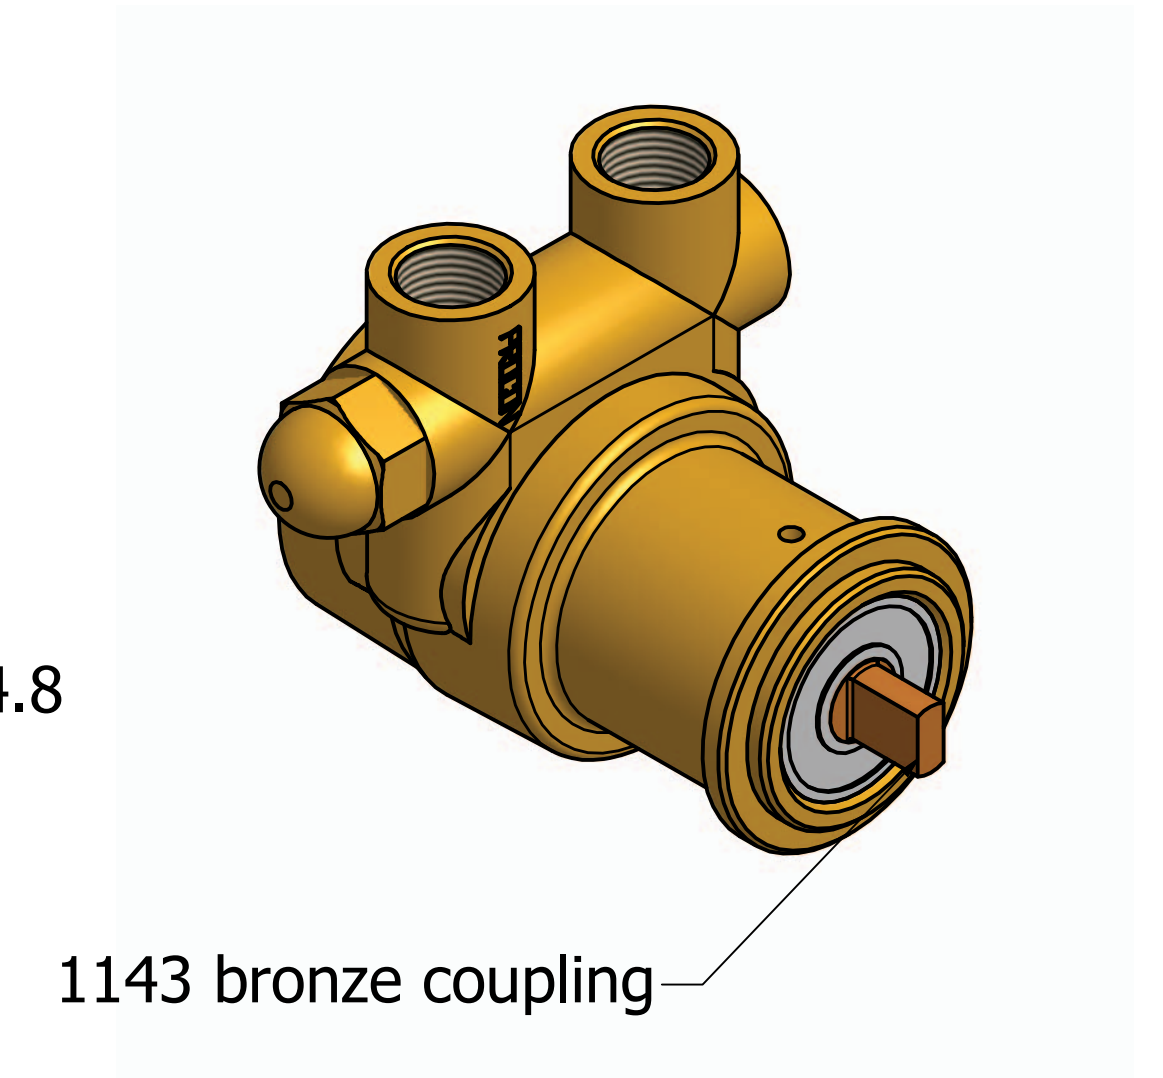

Series 2 - Rotary Vane Pumps Clamp-On Style

"A" Mounting

"B" Mounting with 1143 Bronze coupling

869 Seven Oaks Blvd
Suite 120
Smyrna, TN 37167
615-355-8000
mail@proconpump.com

Available From:
freshwatersystems.com
serving you since 1989

[CLICK HERE](#)

PROCON[®]
Products

Series 2 - Rotary Vane Pump Bolt-On Style

3/8-18 NPT OR
3/8-19 BSPP (G3/8)
INLET/OUTLET PORTS

Ø2.75/69.9 B.C.

869 Seven Oaks Blvd.
Suite 120
Smyrna, TN 37167
615-355-8000
mail@proconpump.com