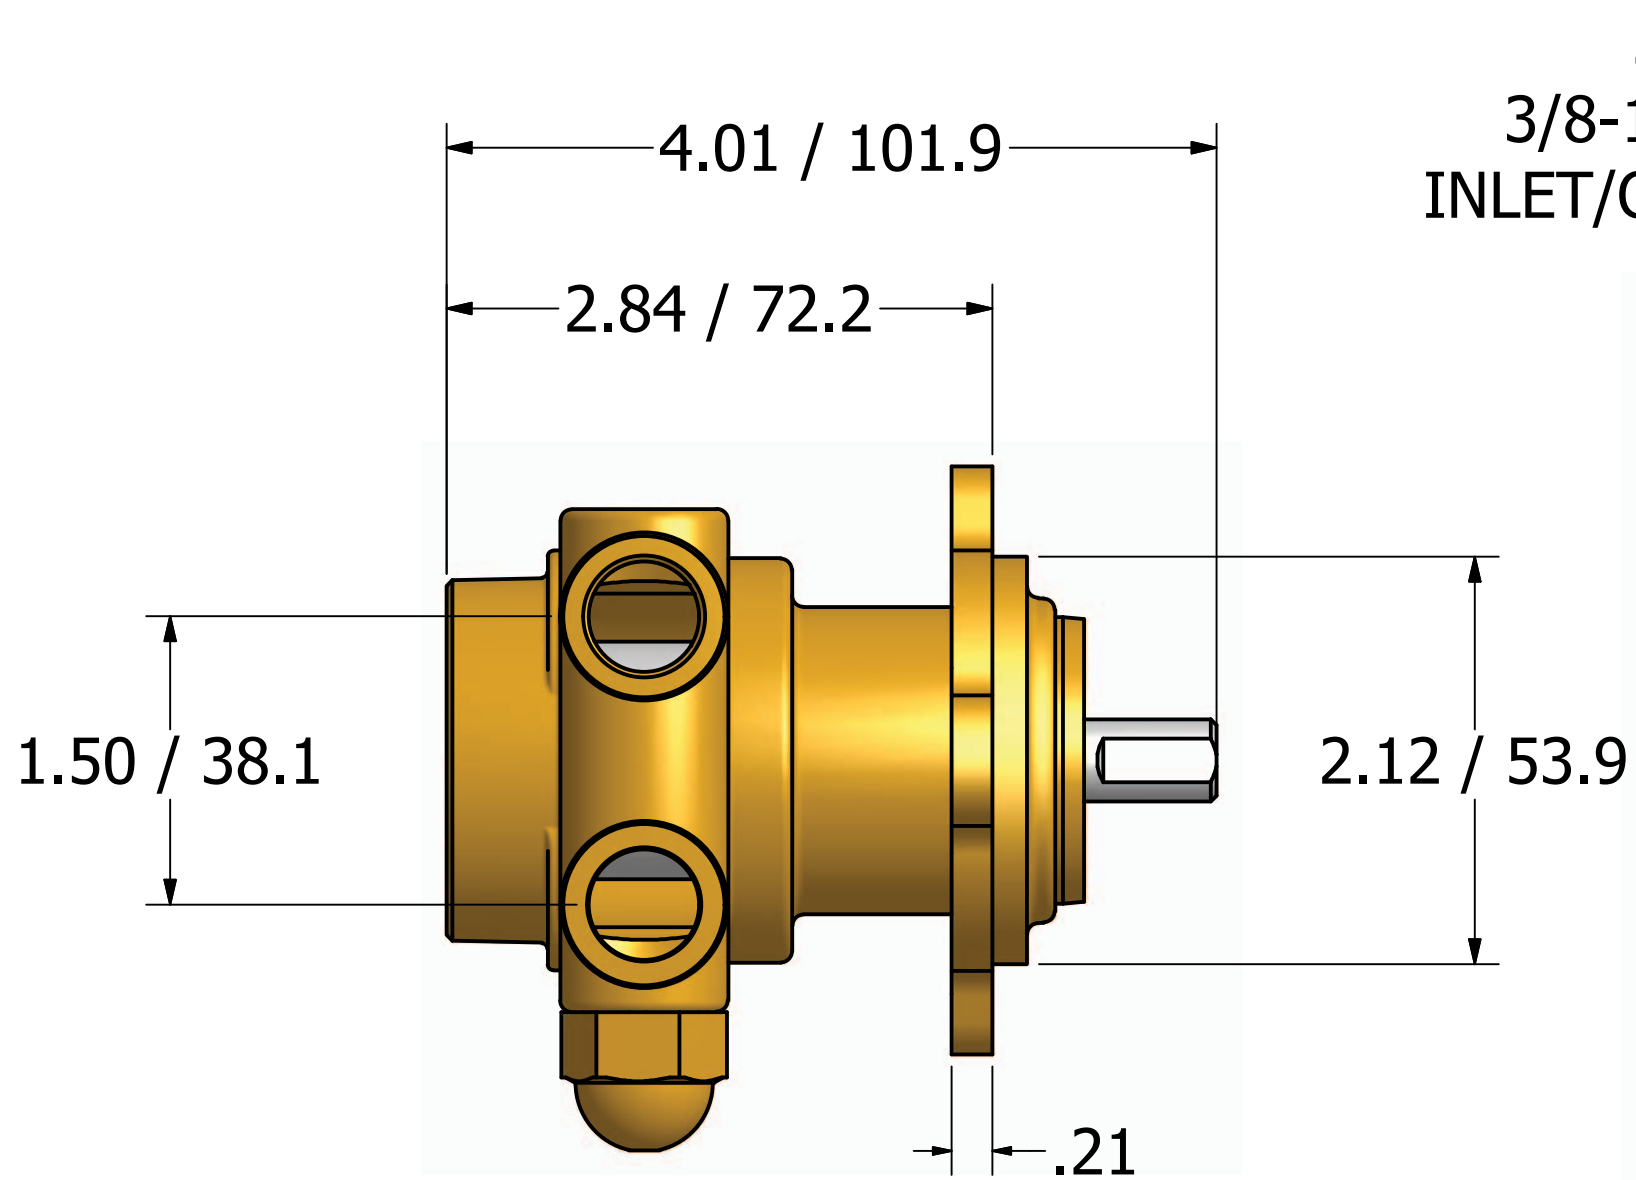

Series 2 - Rotary Vane Pumps Clamp-On Style

"A" Mounting

"B" Mounting with 1143 Bronze coupling

869 Seven Oaks Blvd
Suite 120
Smyrna, TN 37167
615-355-8000
mail@proconpump.com

Available From:
freshwatersystems.com
serving you since 1989

[CLICK HERE](#)

PROCON[®]
Products

Series 2 - Rotary Vane Pump Bolt-On Style

3/8-18 NPT OR
3/8-19 BSPP (G3/8)
INLET/OUTLET PORTS

Ø2.75/69.9 B.C.

869 Seven Oaks Blvd.
Suite 120
Smyrna, TN 37167
615-355-8000
mail@proconpump.com