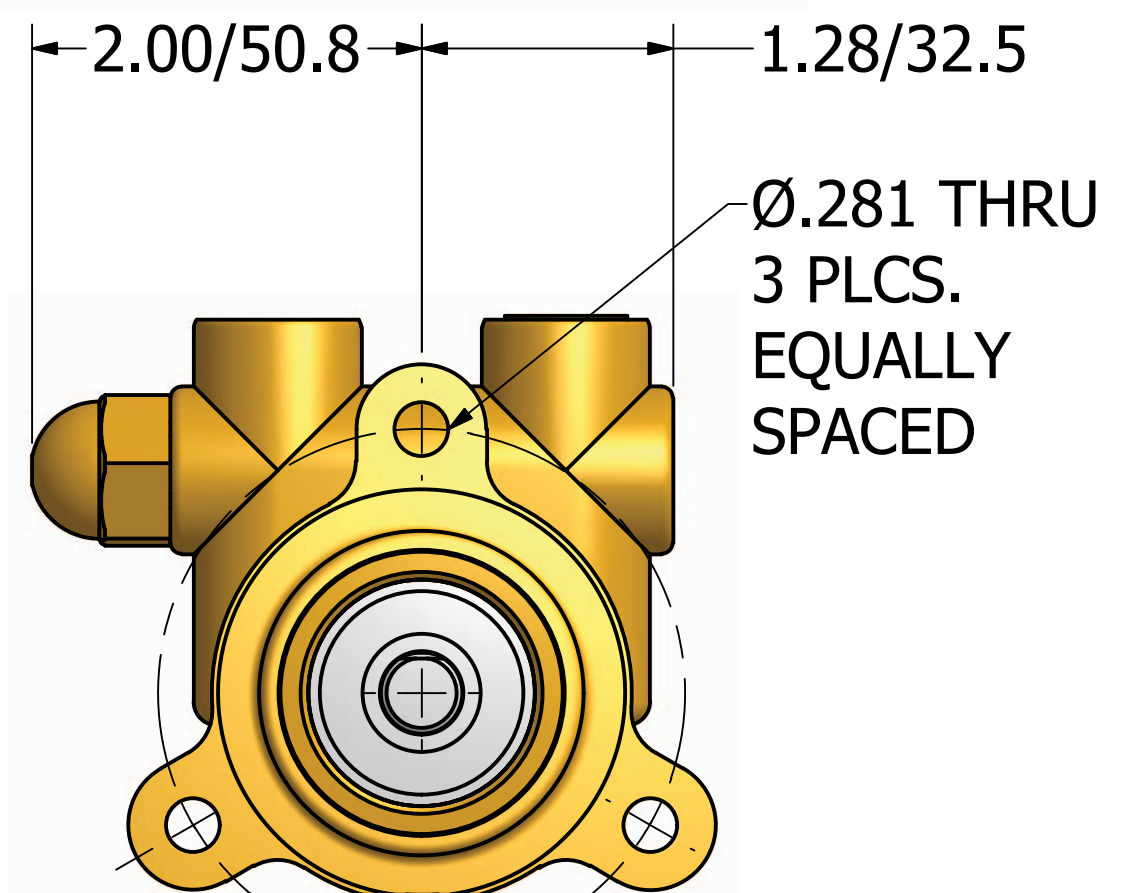

Series 2 - Rotary Vane Pumps Clamp-On Style

"A" Mounting

"B" Mounting with 1143 Bronze coupling

869 Seven Oaks Blvd
Suite 120
Smyrna, TN 37167
615-355-8000
mail@proconpump.com

Available From:
freshwatersystems.com
serving you since 1989

[CLICK HERE](#)

PROCON[®]
Products

Series 2 - Rotary Vane Pump Bolt-On Style

3/8-18 NPT OR
3/8-19 BSPP (G3/8)
INLET/OUTLET PORTS

Ø2.75/69.9 B.C.

869 Seven Oaks Blvd.
Suite 120
Smyrna, TN 37167
615-355-8000
mail@proconpump.com