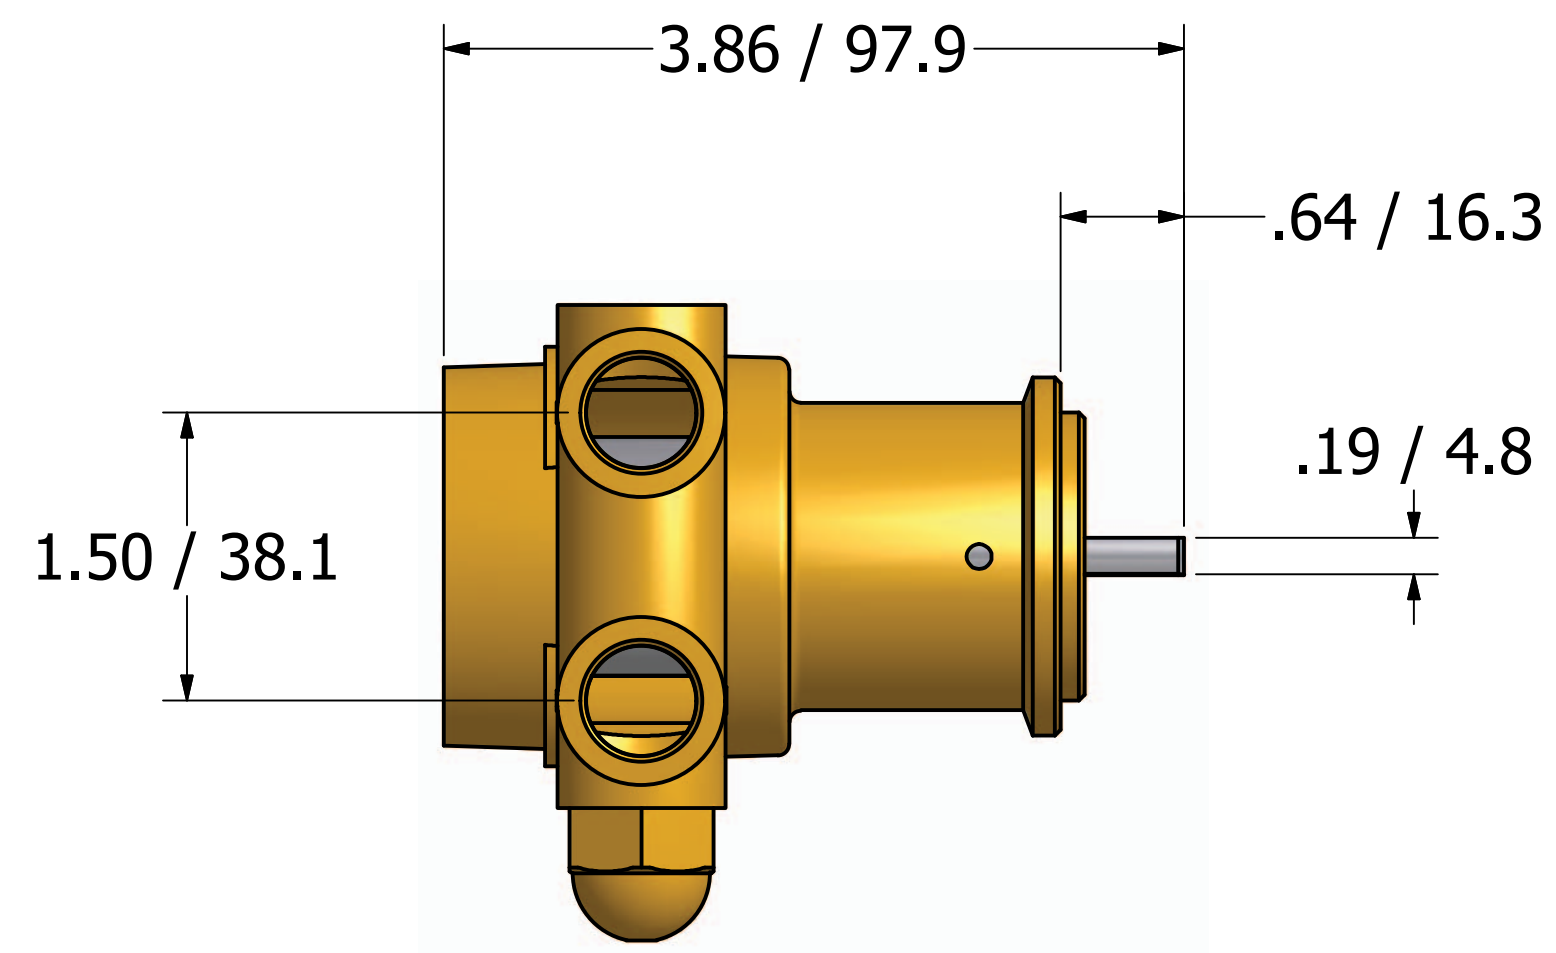

Series 2 - Rotary Vane Pumps Clamp-On Style

"A" Mounting

"B" Mounting with 1143 Bronze coupling

869 Seven Oaks Blvd
Suite 120
Smyrna, TN 37167
615-355-8000
mail@proconpump.com

Available From:
freshwatersystems.com
serving you since 1989

[CLICK HERE](#)

PROCON[®]
Products

Series 2 - Rotary Vane Pump Bolt-On Style

3/8-18 NPT OR
3/8-19 BSPP (G3/8)
INLET/OUTLET PORTS

Ø2.75/69.9 B.C.

869 Seven Oaks Blvd.
Suite 120
Smyrna, TN 37167
615-355-8000
mail@proconpump.com