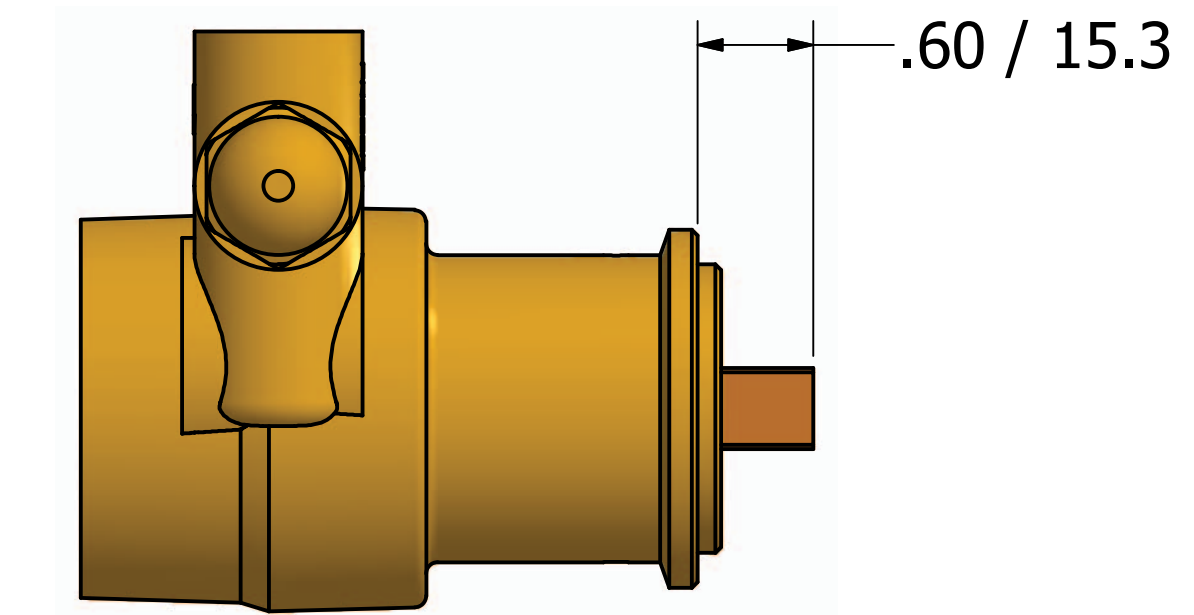

Series 2 - Rotary Vane Pumps Clamp-On Style

"A" Mounting

"B" Mounting with 1143 Bronze coupling

869 Seven Oaks Blvd
Suite 120
Smyrna, TN 37167
615-355-8000
mail@proconpump.com

Available From:
freshwatersystems.com
serving you since 1989

[CLICK HERE](#)

PROCON[®]
Products

Series 2 - Rotary Vane Pump Bolt-On Style

3/8-18 NPT OR
3/8-19 BSPP (G3/8)
INLET/OUTLET PORTS

Ø2.75/69.9 B.C.

869 Seven Oaks Blvd.
Suite 120
Smyrna, TN 37167
615-355-8000
mail@proconpump.com