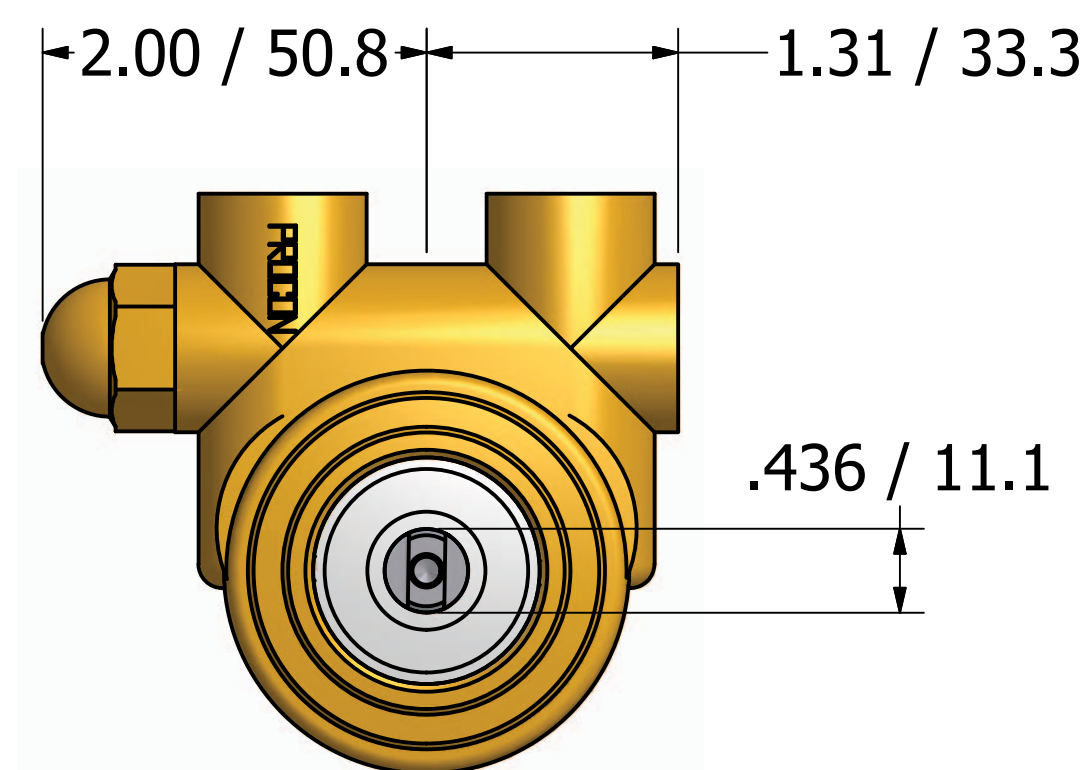

Series 2 - Rotary Vane Pumps Clamp-On Style

"A" Mounting

"B" Mounting with 1143 Bronze coupling

869 Seven Oaks Blvd
Suite 120
Smyrna, TN 37167
615-355-8000
mail@proconpump.com

Available From:
freshwatersystems.com
serving you since 1989

[CLICK HERE](#)

PROCON[®]
Products

Series 2 - Rotary Vane Pump Bolt-On Style

3/8-18 NPT OR
3/8-19 BSPP (G3/8)
INLET/OUTLET PORTS

Ø2.75/69.9 B.C.

869 Seven Oaks Blvd.
Suite 120
Smyrna, TN 37167
615-355-8000
mail@proconpump.com