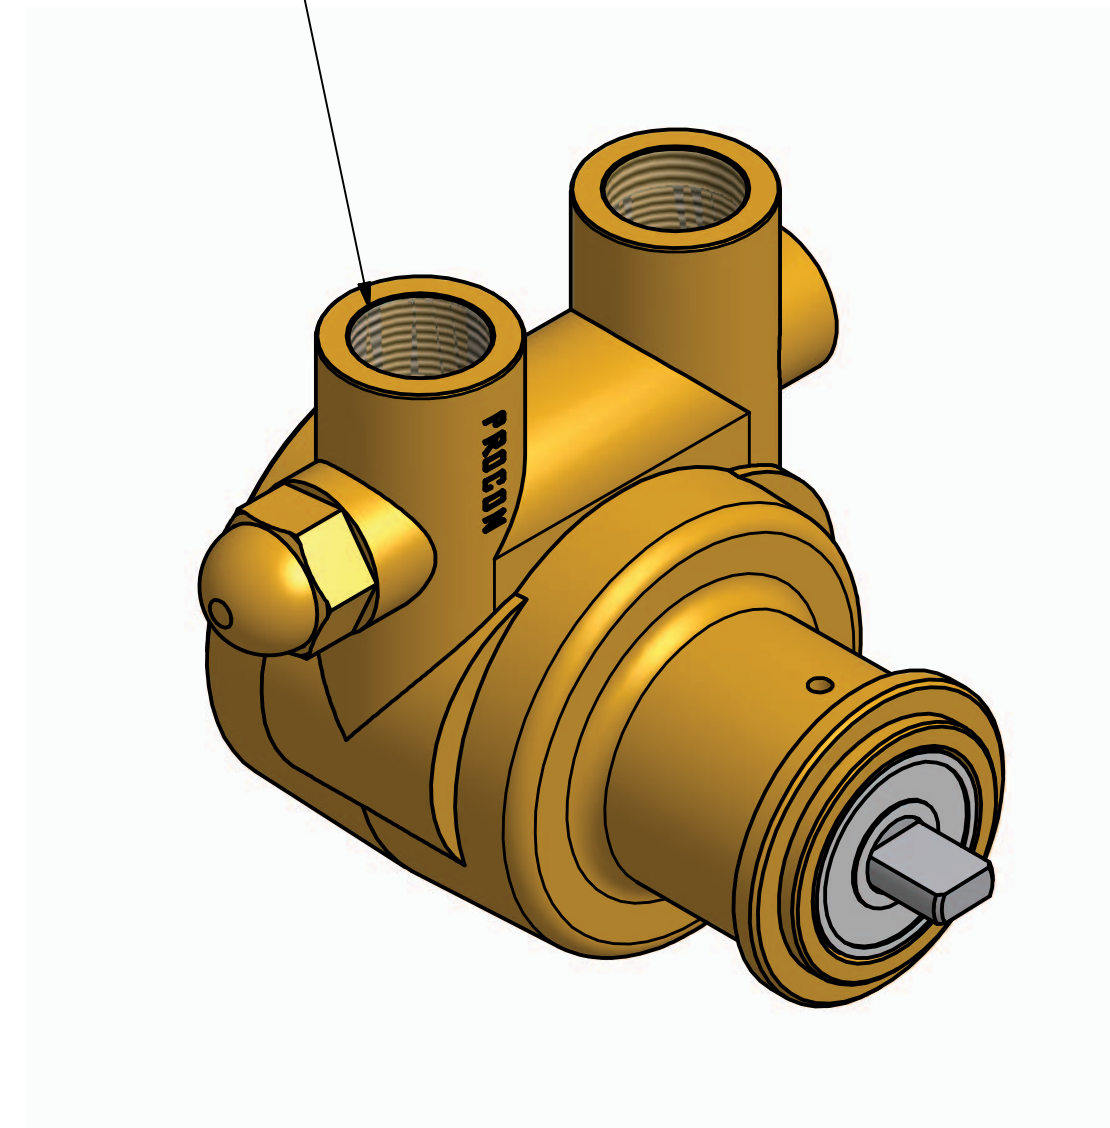

Series 4 - Rotary Vane Pump Clamp-On Style

1/2-14 NPT or
1/2-14 BSPP (G1/2)
Inlet/Outlet Ports

1143 Bronze coupling

"A" Mounting

**"B" Mounting with
1143 Bronze Coupling**

869 Seven Oaks Blvd.
Suite 120
Snyrna, TN 37167
615-355-8000
mail@proconpump.com

Available From:
freshwatersystems.com
serving you since 1989

[CLICK HERE](#)

PROCON[®]
Products

Series 4 - Rotary Vane Pump Bolt-On Style

"E" Mounting

869 Seven Oaks Blvd.
Suite 120
Smyrna, TN 37167
615-355-8000
mail@proconpump.com