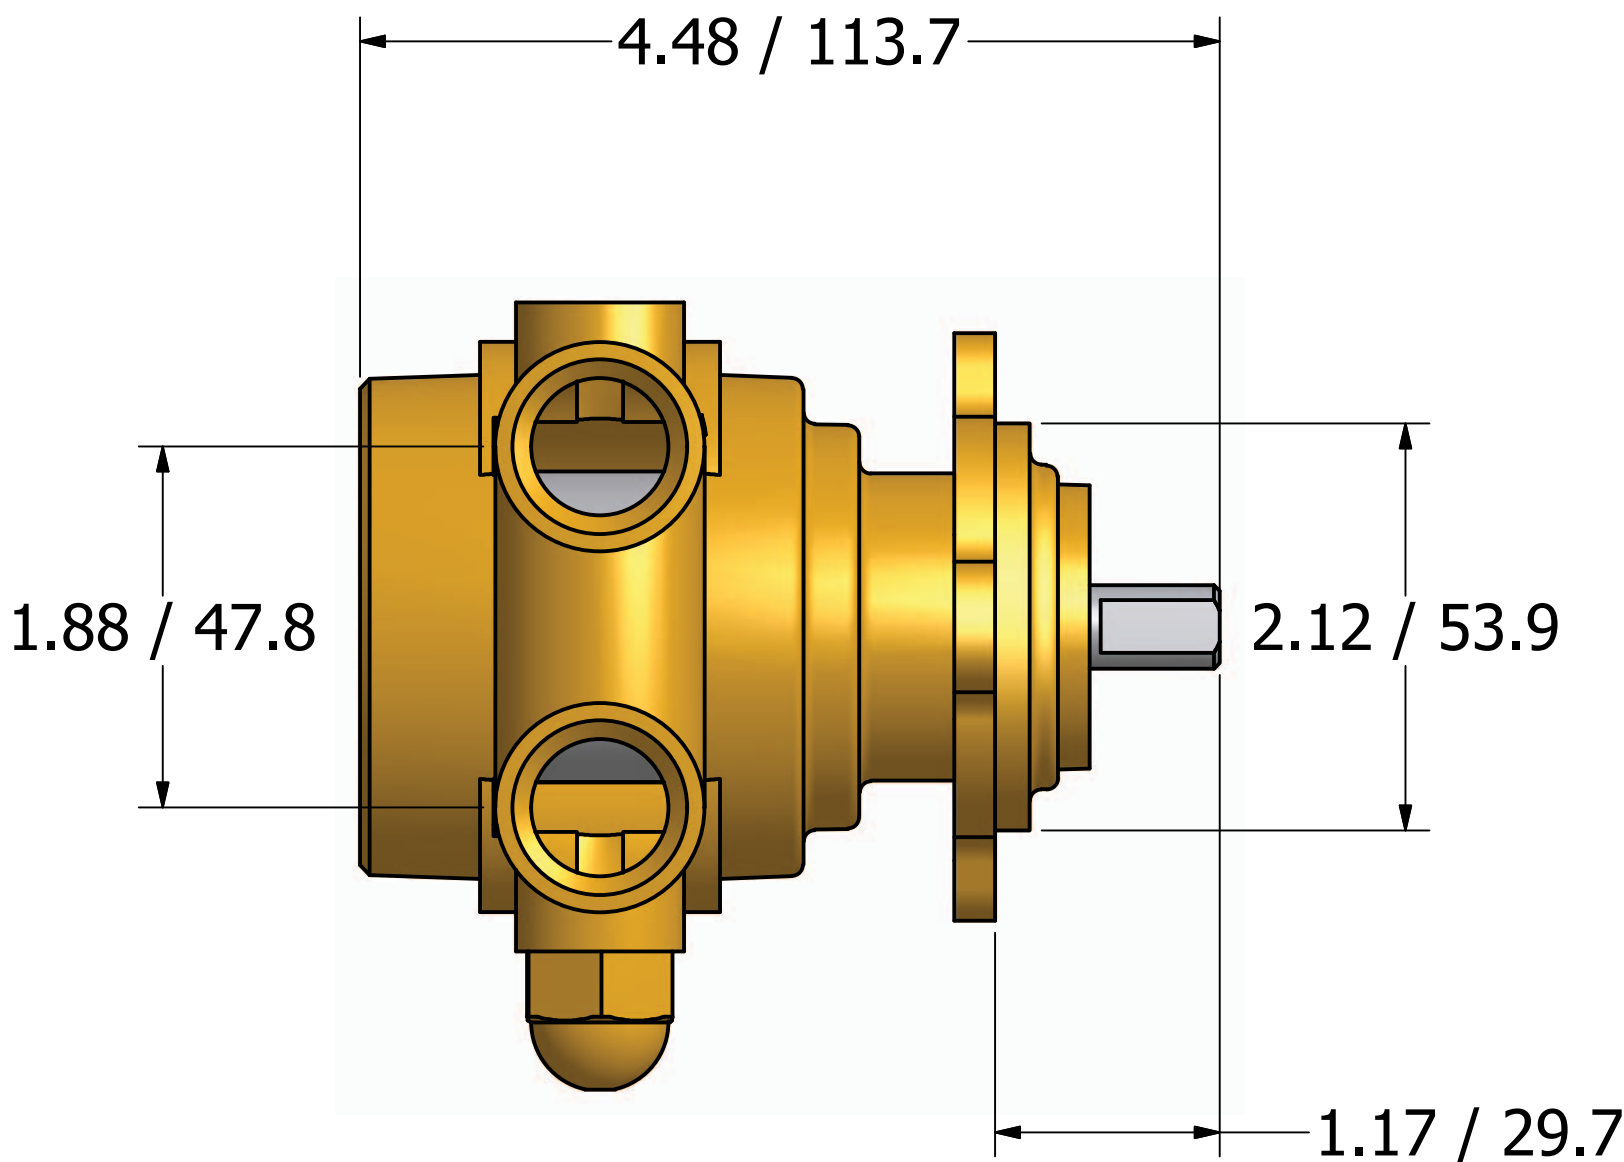

Series 4 - Rotary Vane Pump Clamp-On Style

1/2-14 NPT or
1/2-14 BSPP (G1/2)
Inlet/Outlet Ports

1143 Bronze coupling

"A" Mounting

**"B" Mounting with
1143 Bronze Coupling**

869 Seven Oaks Blvd.
Suite 120
Snyrna, TN 37167
615-355-8000
mail@proconpump.com

Available From:
freshwatersystems.com
serving you since 1989

[CLICK HERE](#)

PROCON[®]
Products

Series 4 - Rotary Vane Pump Bolt-On Style

"E" Mounting

869 Seven Oaks Blvd.
Suite 120
Smyrna, TN 37167
615-355-8000
mail@proconpump.com