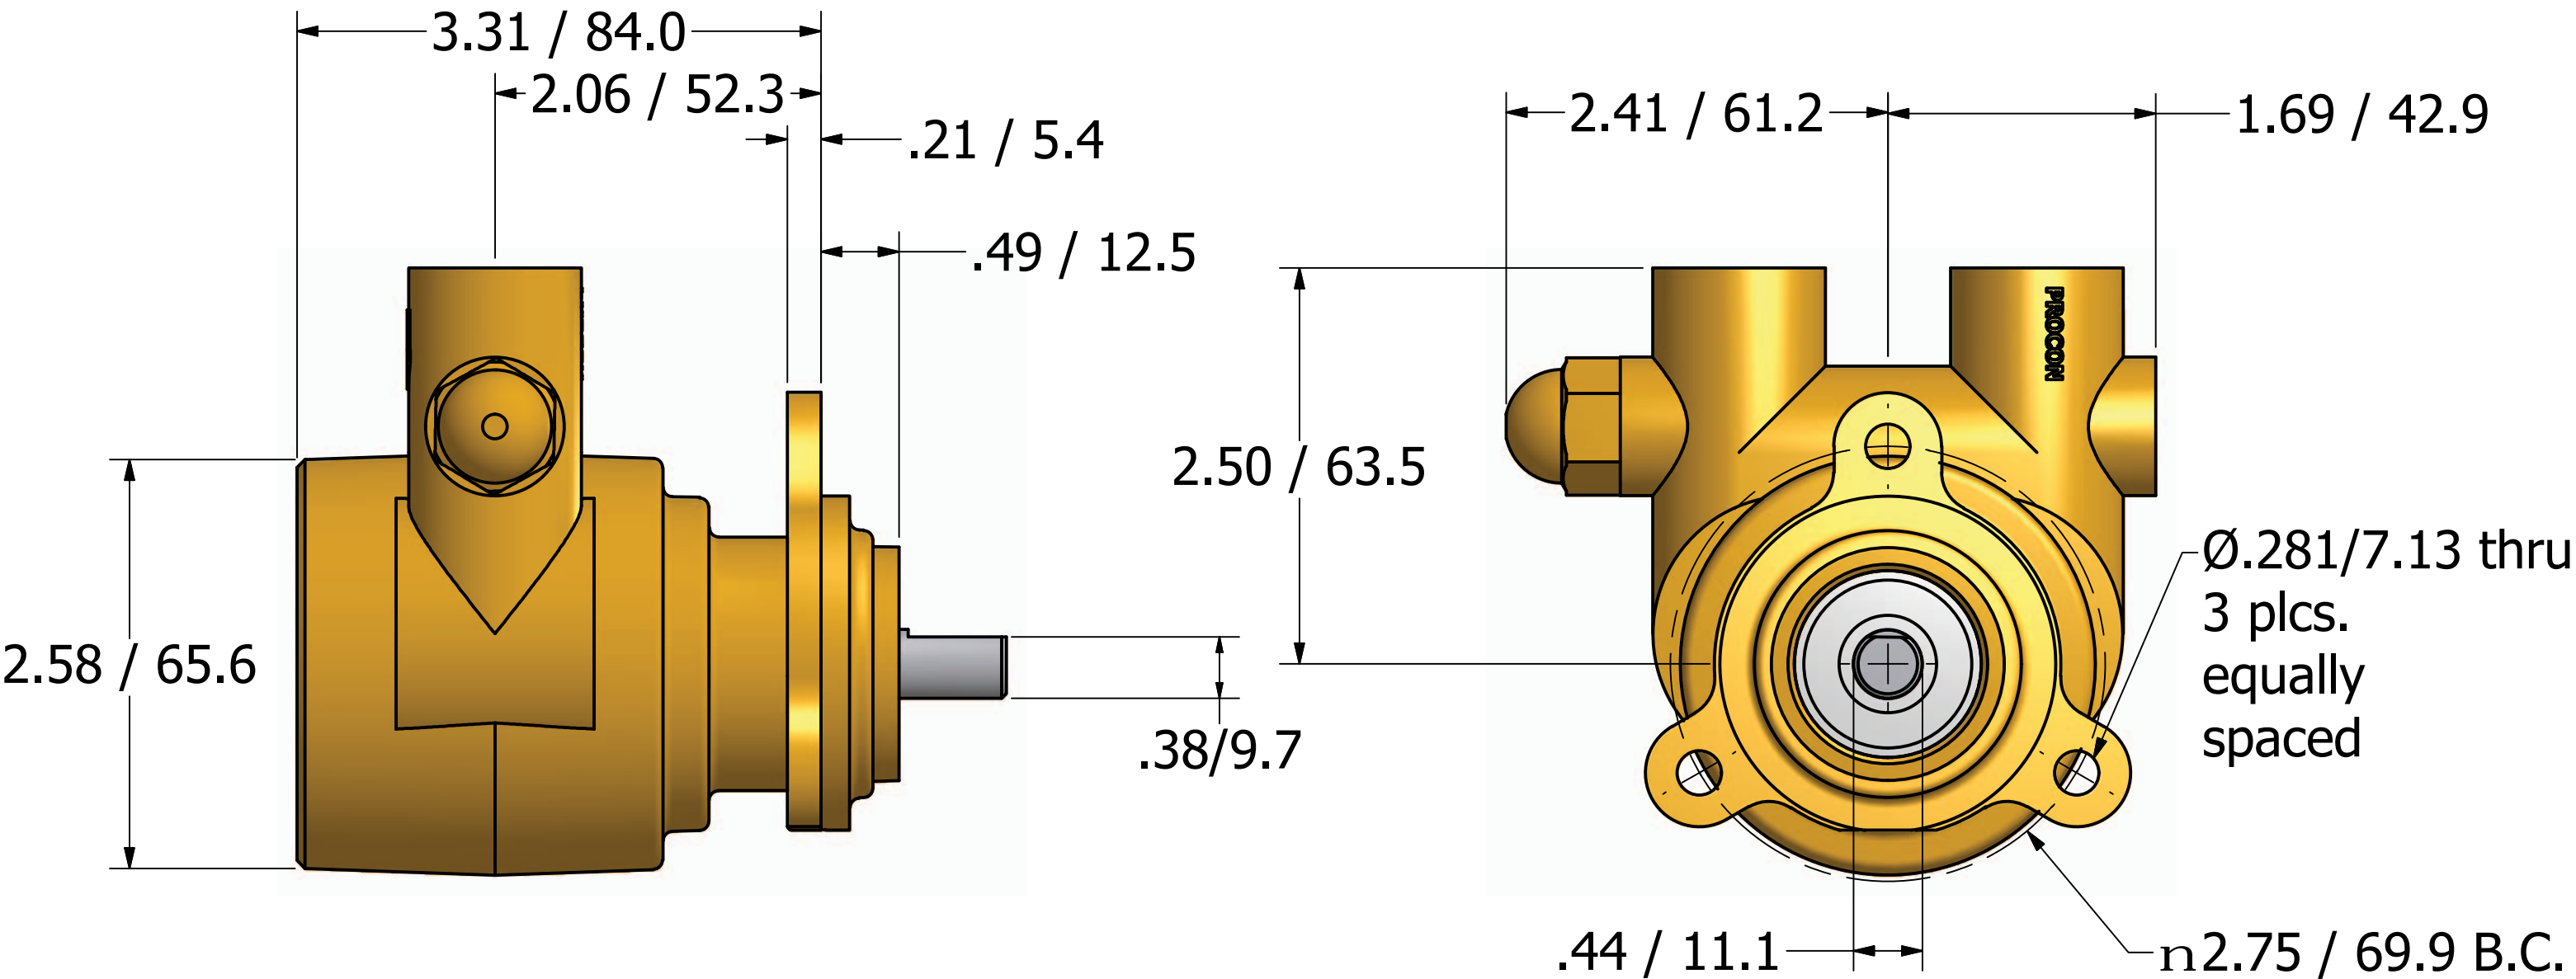

Series 4 - Rotary Vane Pump Clamp-On Style

1/2-14 NPT or
1/2-14 BSPP (G1/2)
Inlet/Outlet Ports

1143 Bronze coupling

"A" Mounting

**"B" Mounting with
1143 Bronze Coupling**

869 Seven Oaks Blvd.
Suite 120
Snyrna, TN 37167
615-355-8000
mail@proconpump.com

Available From:
freshwatersystems.com
serving you since 1989

[CLICK HERE](#)

PROCON[®]
Products

Series 4 - Rotary Vane Pump Bolt-On Style

"E" Mounting

869 Seven Oaks Blvd.
Suite 120
Smyrna, TN 37167
615-355-8000
mail@proconpump.com