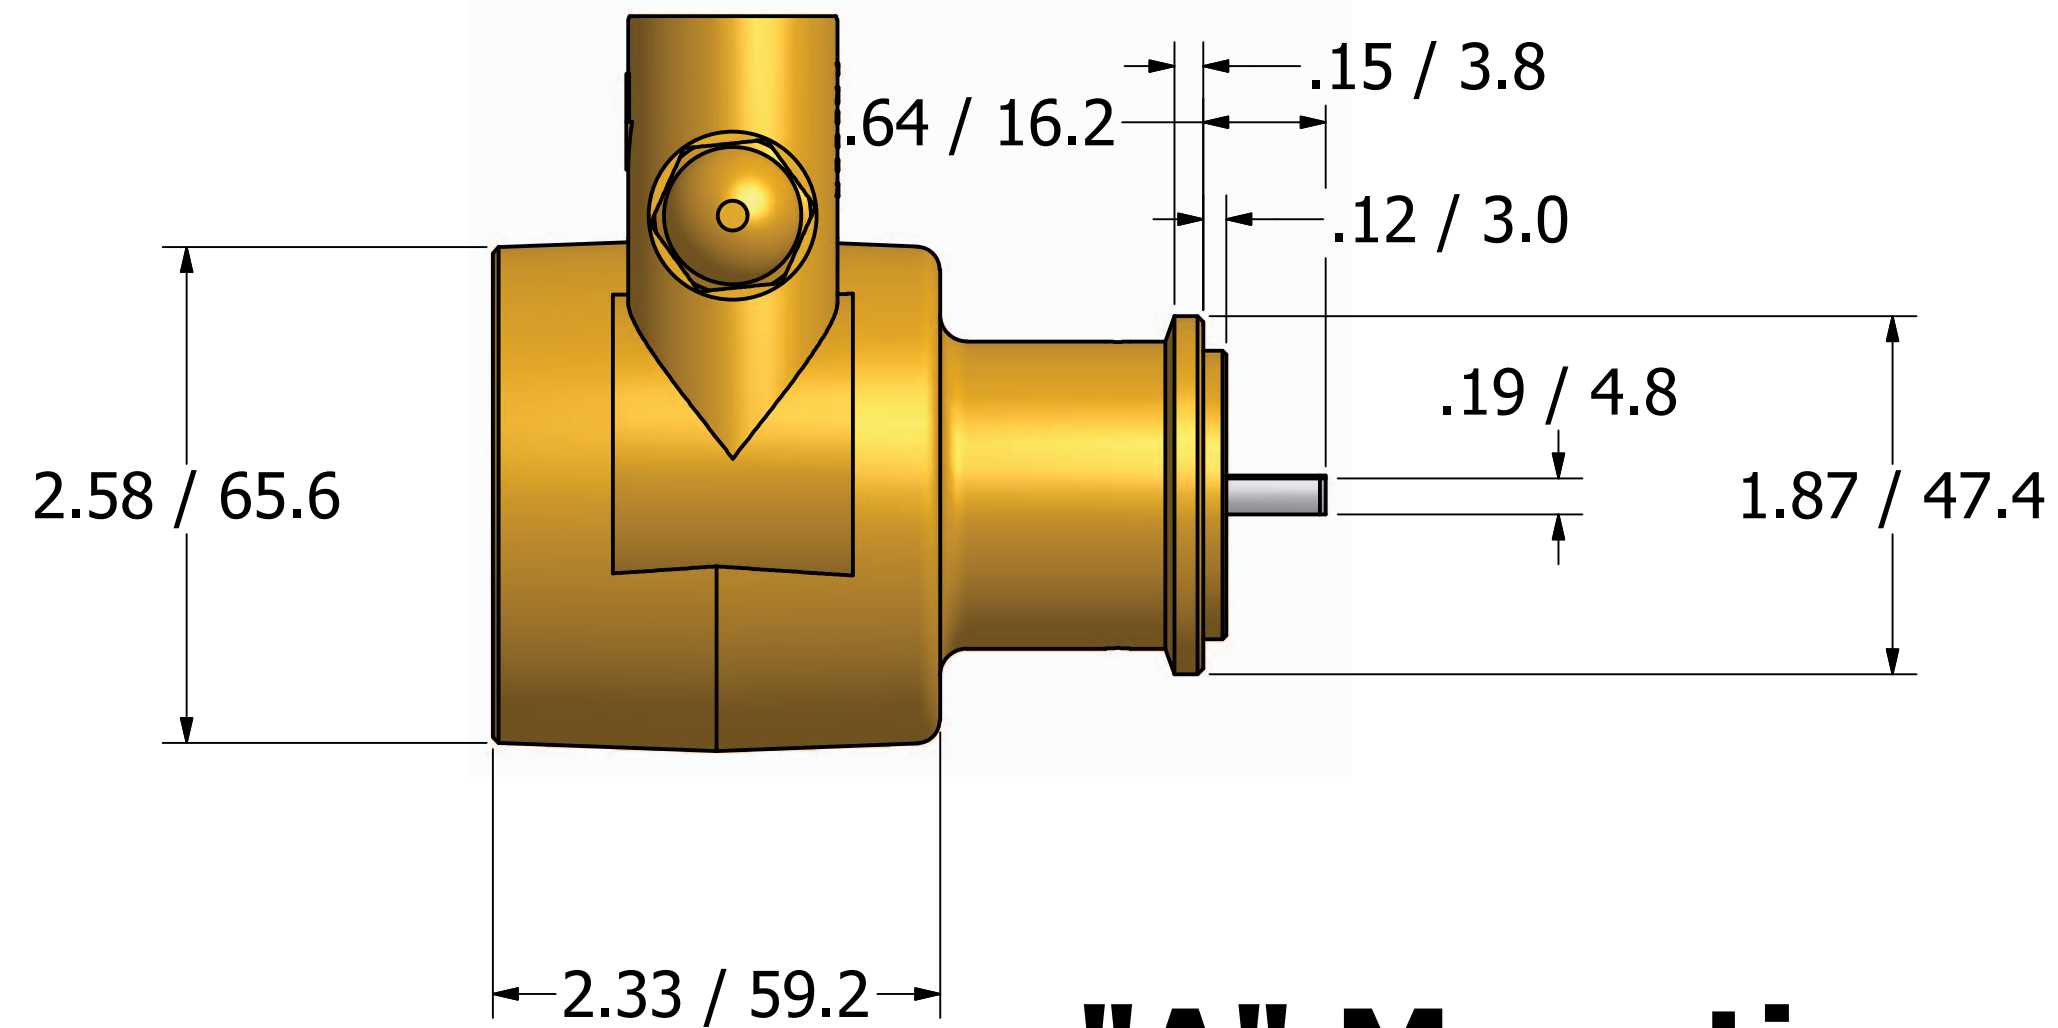

Series 4 - Rotary Vane Pump Clamp-On Style

1/2-14 NPT or
1/2-14 BSPP (G1/2)
Inlet/Outlet Ports

1143 Bronze coupling

"A" Mounting

**"B" Mounting with
1143 Bronze Coupling**

869 Seven Oaks Blvd.
Suite 120
Snyrna, TN 37167
615-355-8000
mail@proconpump.com

Available From:
freshwatersystems.com
serving you since 1989

[CLICK HERE](#)

PROCON[®]
Products

Series 4 - Rotary Vane Pump Bolt-On Style

"E" Mounting

869 Seven Oaks Blvd.
Suite 120
Smyrna, TN 37167
615-355-8000
mail@proconpump.com