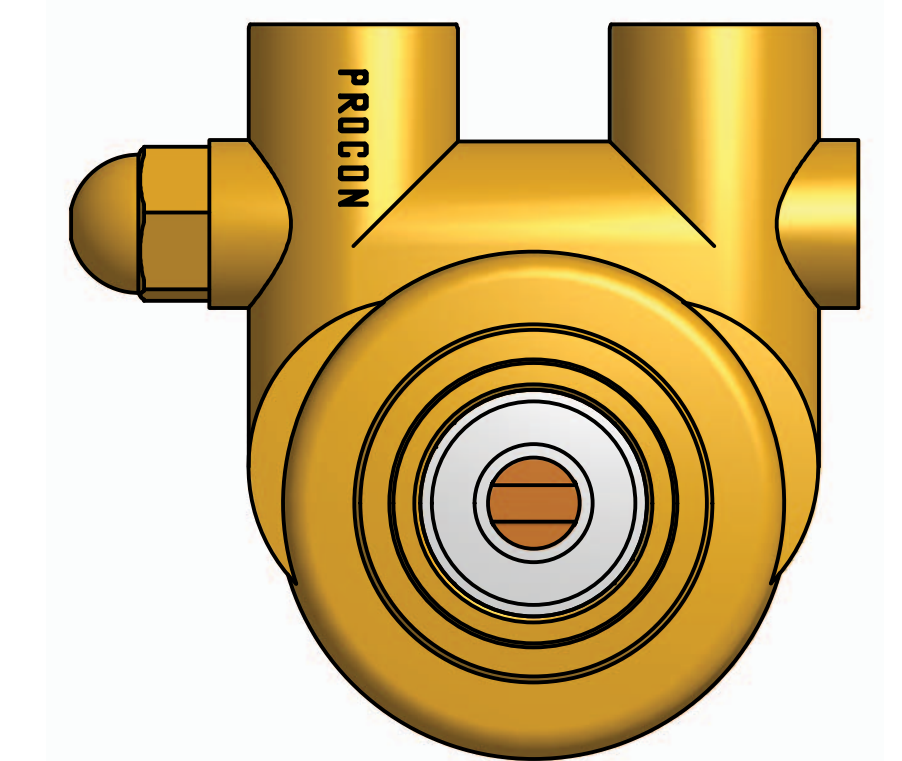

Series 4 - Rotary Vane Pump Clamp-On Style

1/2-14 NPT or
1/2-14 BSPP (G1/2)
Inlet/Outlet Ports

1143 Bronze coupling

"A" Mounting

**"B" Mounting with
1143 Bronze Coupling**

869 Seven Oaks Blvd.
Suite 120
Snyrna, TN 37167
615-355-8000
mail@proconpump.com

Available From:
freshwatersystems.com
serving you since 1989

[CLICK HERE](#)

PROCON[®]
Products

Series 4 - Rotary Vane Pump Bolt-On Style

"E" Mounting

869 Seven Oaks Blvd.
Suite 120
Smyrna, TN 37167
615-355-8000
mail@proconpump.com