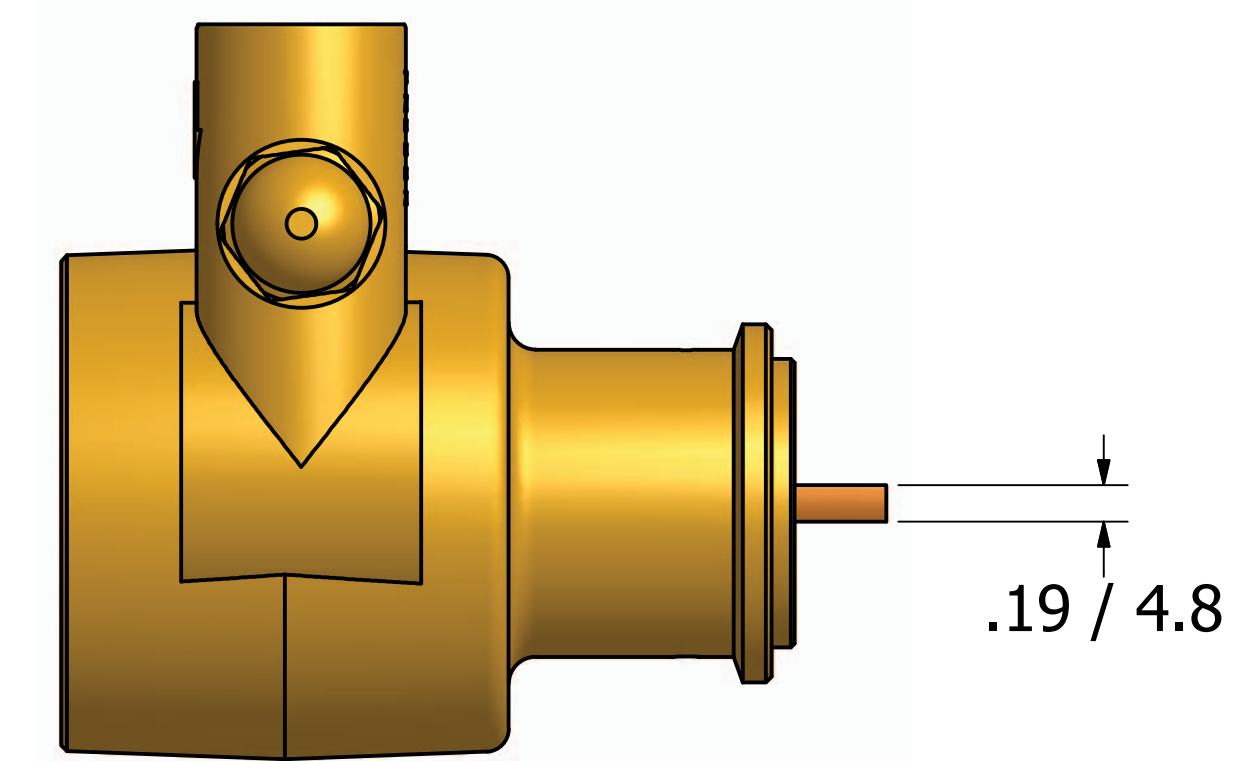

Series 4 - Rotary Vane Pump Clamp-On Style

1/2-14 NPT or
1/2-14 BSPP (G1/2)
Inlet/Outlet Ports

1143 Bronze coupling

"A" Mounting

**"B" Mounting with
1143 Bronze Coupling**

869 Seven Oaks Blvd.
Suite 120
Snyrna, TN 37167
615-355-8000
mail@proconpump.com

Available From:
freshwatersystems.com
serving you since 1989

[CLICK HERE](#)

PROCON[®]
Products

Series 4 - Rotary Vane Pump Bolt-On Style

"E" Mounting

869 Seven Oaks Blvd.
Suite 120
Smyrna, TN 37167
615-355-8000
mail@proconpump.com