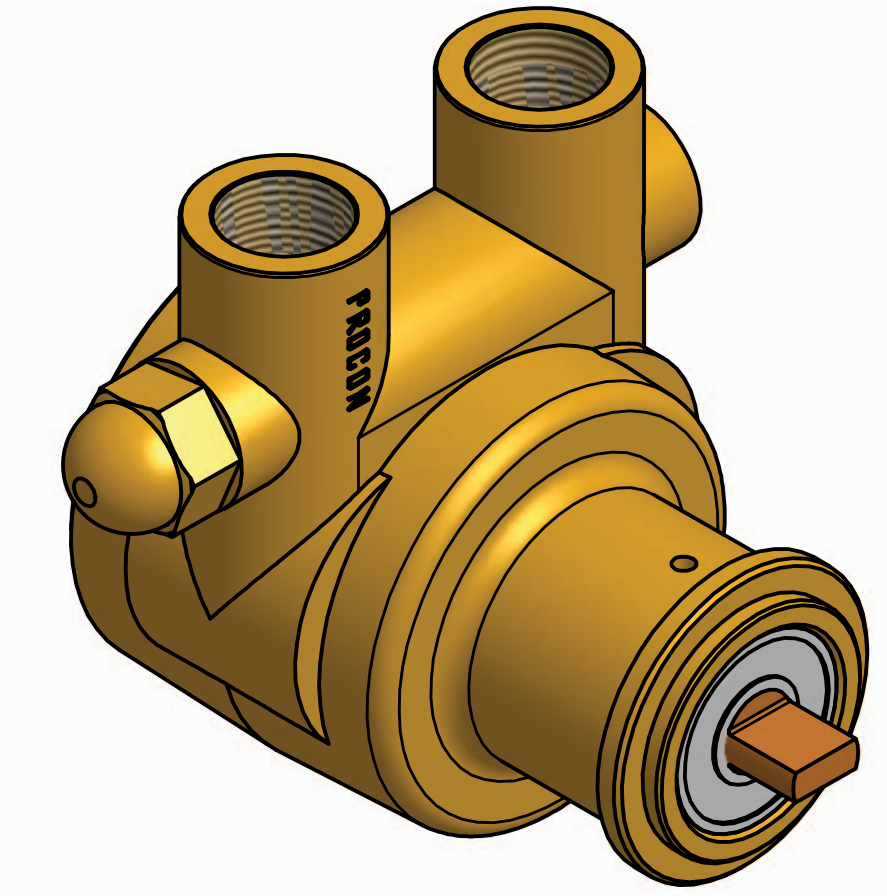

Series 4 - Rotary Vane Pump Clamp-On Style

1/2-14 NPT or
1/2-14 BSPP (G1/2)
Inlet/Outlet Ports

1143 Bronze coupling

"A" Mounting

**"B" Mounting with
1143 Bronze Coupling**

869 Seven Oaks Blvd.
Suite 120
Snyrna, TN 37167
615-355-8000
mail@proconpump.com

Available From:
freshwatersystems.com
serving you since 1989

[CLICK HERE](#)

PROCON[®]
Products

Series 4 - Rotary Vane Pump Bolt-On Style

"E" Mounting

869 Seven Oaks Blvd.
Suite 120
Smyrna, TN 37167
615-355-8000
mail@proconpump.com