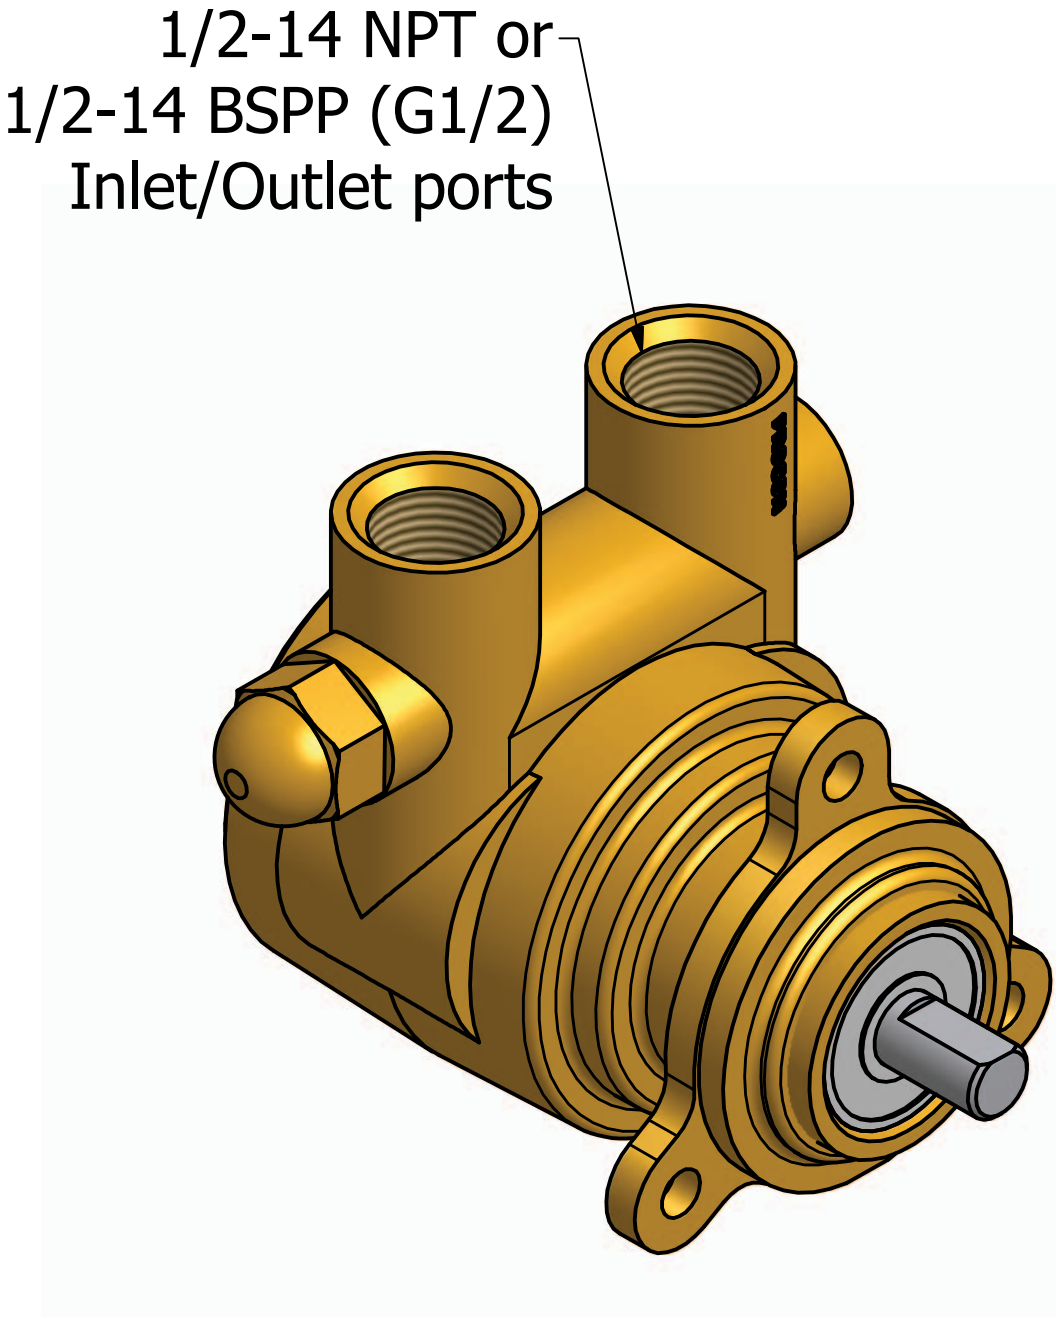

Series 4 - Rotary Vane Pump Clamp-On Style

1/2-14 NPT or
1/2-14 BSPP (G1/2)
Inlet/Outlet Ports

1143 Bronze coupling

"A" Mounting

**"B" Mounting with
1143 Bronze Coupling**

869 Seven Oaks Blvd.
Suite 120
Snyrna, TN 37167
615-355-8000
mail@proconpump.com

Available From:
freshwatersystems.com
serving you since 1989

[CLICK HERE](#)

PROCON[®]
Products

Series 4 - Rotary Vane Pump Bolt-On Style

"E" Mounting

869 Seven Oaks Blvd.
Suite 120
Smyrna, TN 37167
615-355-8000
mail@proconpump.com