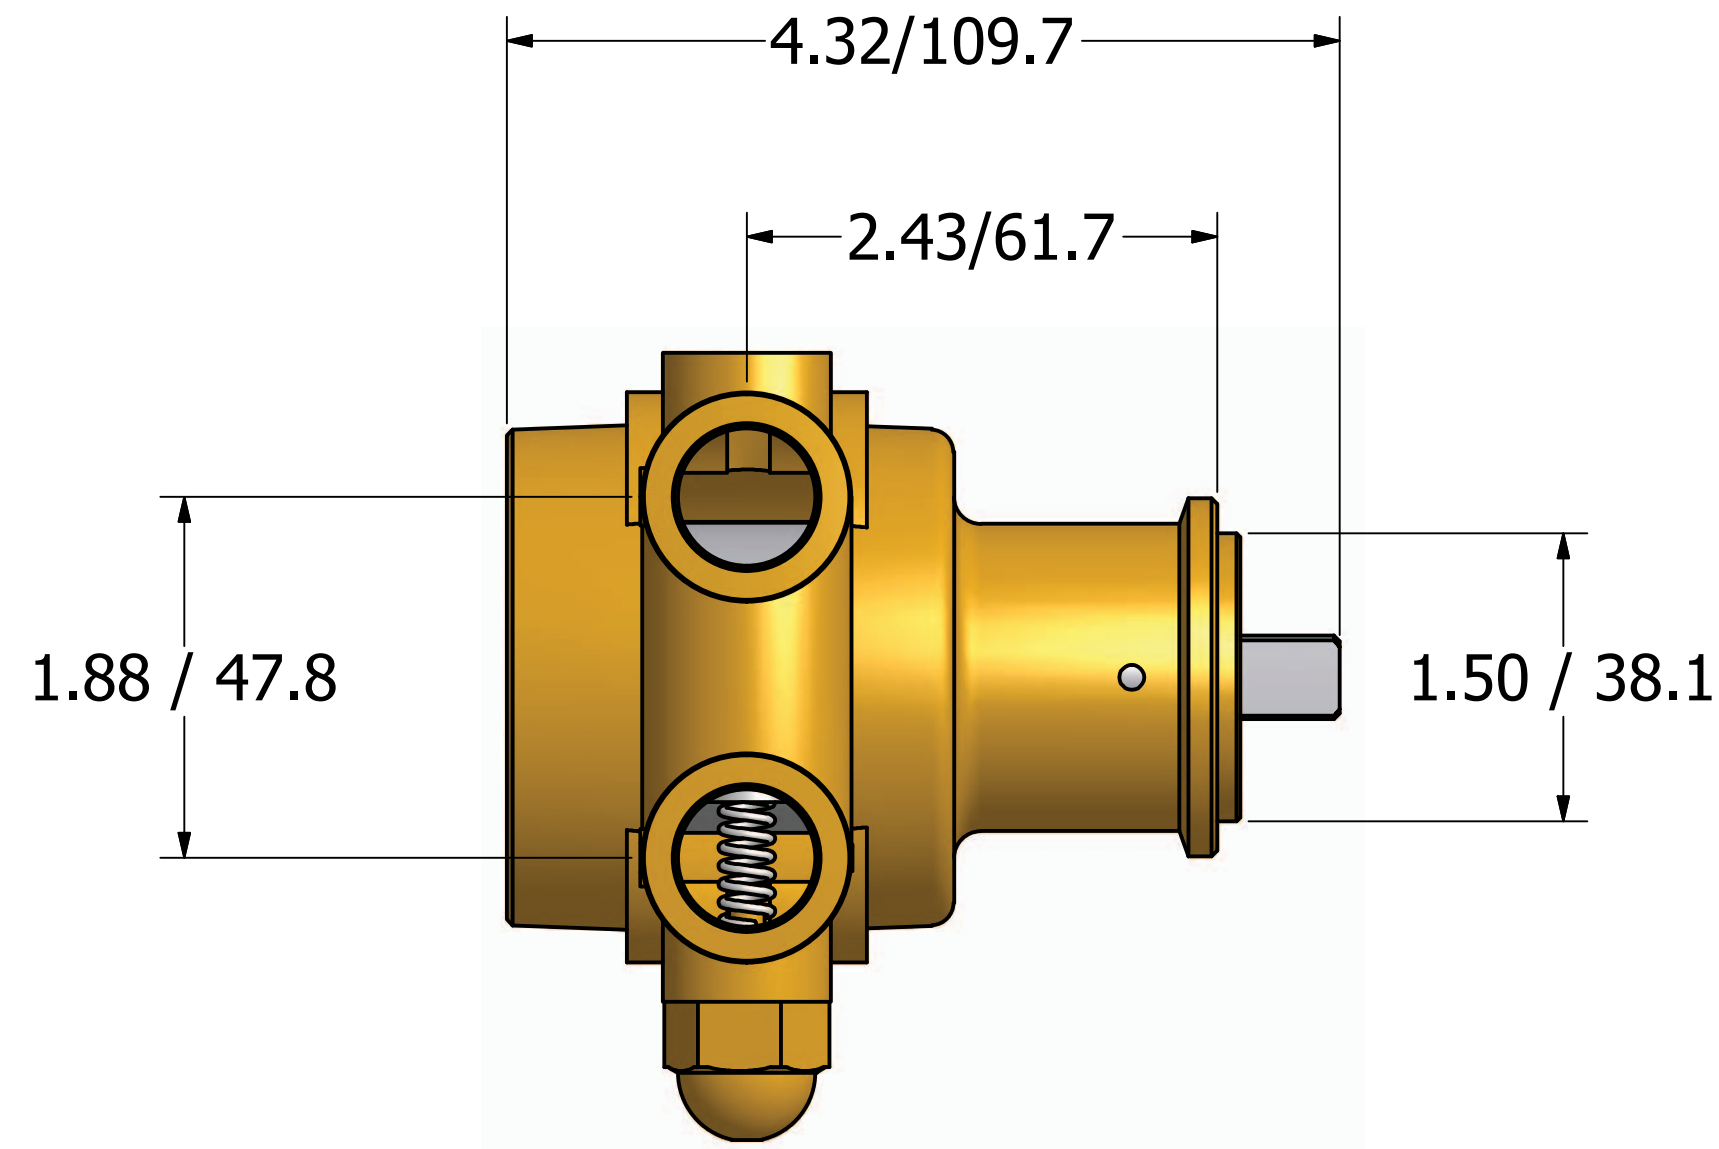

Series 4 - Rotary Vane Pump Clamp-On Style

1/2-14 NPT or
1/2-14 BSPP (G1/2)
Inlet/Outlet Ports

1143 Bronze coupling

"A" Mounting

**"B" Mounting with
1143 Bronze Coupling**

869 Seven Oaks Blvd.
Suite 120
Snyrna, TN 37167
615-355-8000
mail@proconpump.com

Available From:
freshwatersystems.com
serving you since 1989

[CLICK HERE](#)

PROCON[®]
Products

Series 4 - Rotary Vane Pump Bolt-On Style

"E" Mounting

869 Seven Oaks Blvd.
Suite 120
Smyrna, TN 37167
615-355-8000
mail@proconpump.com