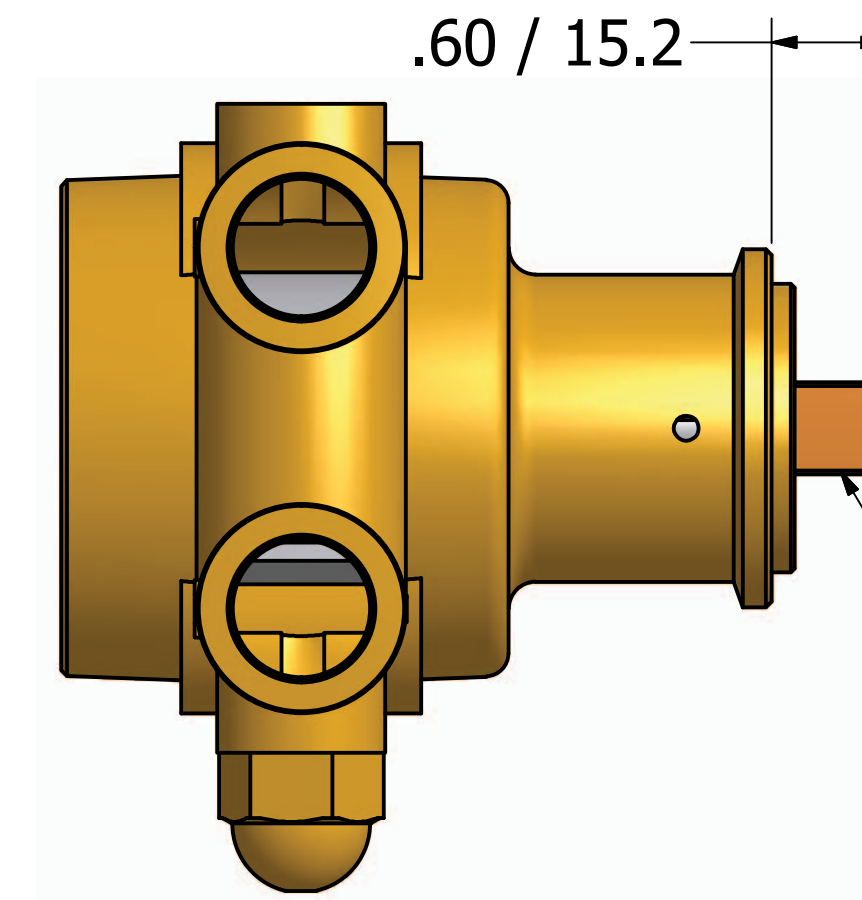

Series 4 - Rotary Vane Pump Clamp-On Style

1/2-14 NPT or
1/2-14 BSPP (G1/2)
Inlet/Outlet Ports

1143 Bronze coupling

"A" Mounting

**"B" Mounting with
1143 Bronze Coupling**

869 Seven Oaks Blvd.
Suite 120
Snyrna, TN 37167
615-355-8000
mail@proconpump.com

Available From:
freshwatersystems.com
serving you since 1989

[CLICK HERE](#)

PROCON[®]
Products

Series 4 - Rotary Vane Pump Bolt-On Style

"E" Mounting

869 Seven Oaks Blvd.
Suite 120
Smyrna, TN 37167
615-355-8000
mail@proconpump.com