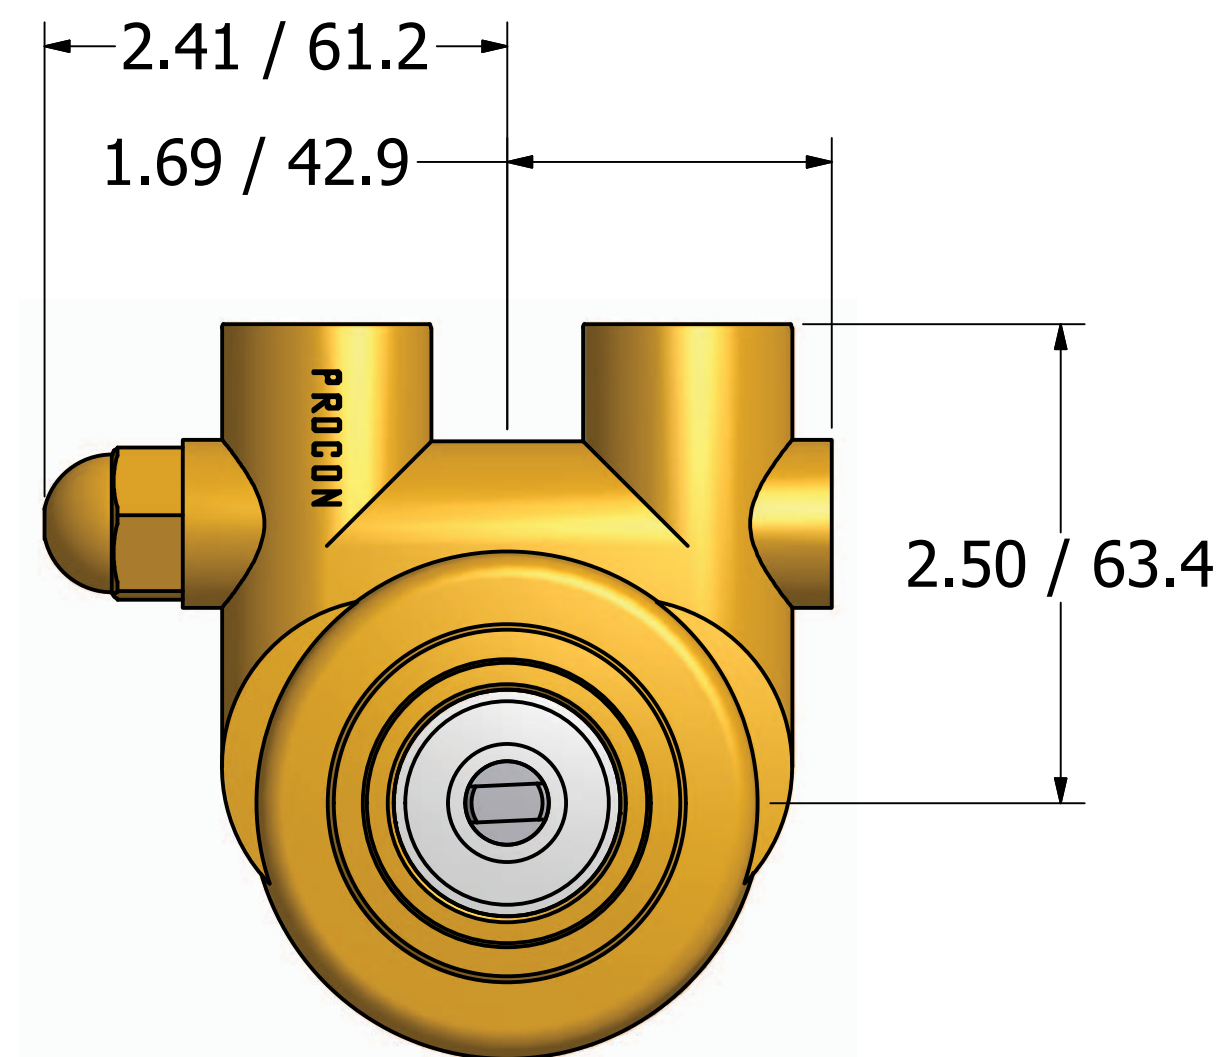

Series 4 - Rotary Vane Pump Clamp-On Style

1/2-14 NPT or
1/2-14 BSPP (G1/2)
Inlet/Outlet Ports

1143 Bronze coupling

"A" Mounting

**"B" Mounting with
1143 Bronze Coupling**

869 Seven Oaks Blvd.
Suite 120
Snyrna, TN 37167
615-355-8000
mail@proconpump.com

Available From:
freshwatersystems.com
serving you since 1989

[CLICK HERE](#)

PROCON[®]
Products

Series 4 - Rotary Vane Pump Bolt-On Style

"E" Mounting

869 Seven Oaks Blvd.
Suite 120
Smyrna, TN 37167
615-355-8000
mail@proconpump.com